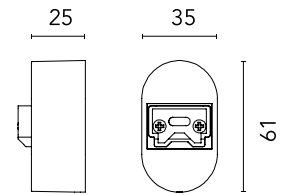

FLOS

08.0209.DR Anthracite

Coated aluminum mount for surface installation (wall)

Are you a professional and your project needs consulting and support?

[BOOK AN APPOINTMENT](#)

Main specifications

Mounting	Wall
Environments	Indoor dry location