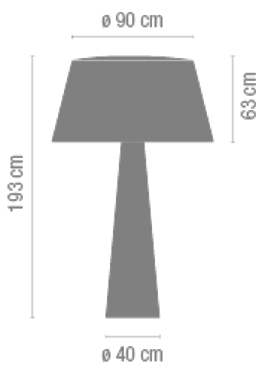

Sketch

Electrical characteristics

1 x 2GX13 230V 60W (T5C)
AND
1 x LED 2,4W 700mA

Total 60.0 W

Led 3100K CRI >80 181 lm 86 lm/W

Fixture: 9 lm/W

Driver included: CV - Contant Voltage 700 mA 230V 50Hz

Physical characteristics

4 Box / 1.27 x 1.24 x 0.74 m. / Vol. 2.0546 m³ /
Gross weight 137.9 kg. / Net weight 124.1 kg.

Installation and assembly

Please, see the installation manual

Light distribution

General lighting

Lamp for general lighting that equally distributes the light in all directions.