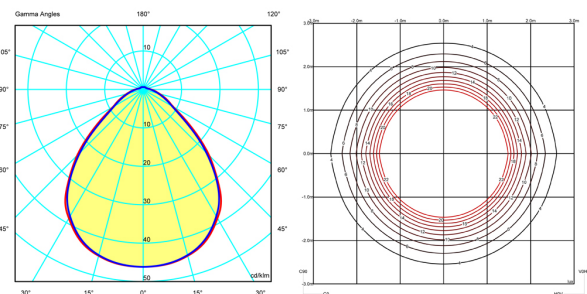

Photometric data