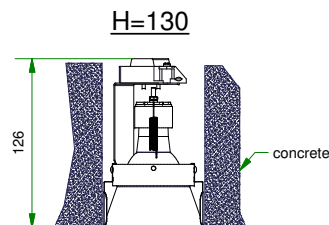

Lotis concrete ES50 / LED

125610XX

Lamptype : QPAR 16 max. 50W

Fitting : Gu10

1

2

3

4

If halogen lamp:
max 50W

If retrofit LED lamp:
only suitable for short version

CAN BE USED WITH

10280102 BL Ring High 26mm for K0/K1/K2/K3 BI

10889830

Conbox outer dimension 190x192x130

12290830

Gypkit 190x190xDIA76