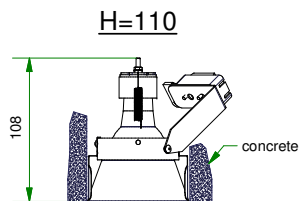

Lotis concrete ES50 / LED

125610XX

Lamptype : QPAR 16 max. 50W

Fitting : Gu10

1

2

3

4

If halogen lamp:
max 50W

If retrofit LED lamp:
only suitable for short version

CAN BE USED WITH

10280102 BL Ring High 26mm for K0/K1/K2/K3 BI

10889830

Conbox outer dimension 190x192x130

12290830

Gypkit 190x190xDIA76