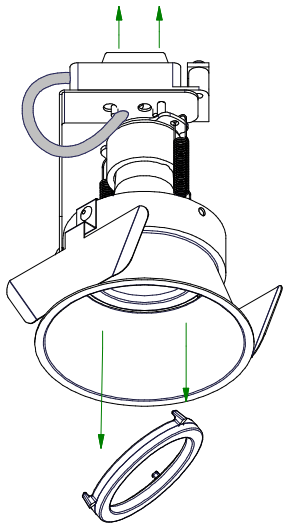

Lotis concrete ES50 / LED

125610XX

Lamptype : QPAR 16 max. 50W

Fitting : Gu10

1

2

3

4

If halogen lamp:
max 50W

If retrofit LED lamp:
only suitable for short version

CAN BE USED WITH

10280102 BL Ring High 26mm for K0/K1/K2/K3 BI

10889830

Conbox outer dimension 190x192x130

12290830

Gypkit 190x190xDIA76