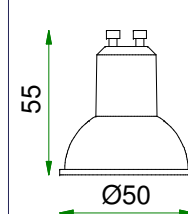

Lotis concrete ES50 / LED

125610XX

Lamptype : QPAR 16 max. 50W

Fitting : Gu10

1

2

3

4

If halogen lamp:
max 50W

If retrofit LED lamp:
only suitable for short version

CAN BE USED WITH

10280102 BL Ring High 26mm for K0/K1/K2/K3 BI

10889830

Conbox outer dimension 190x192x130

12290830

Gypkit 190x190xDIA76