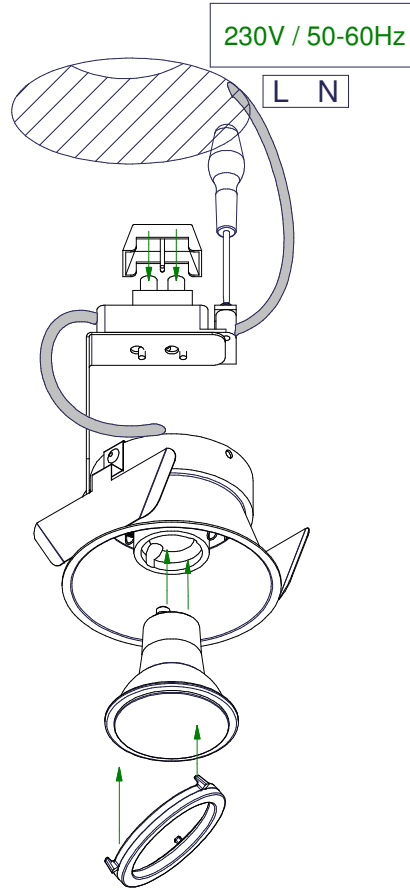

Lotis concrete ES50 / LED

125610XX

Lamptype : QPAR 16 max. 50W

Fitting : Gu10

1

2

3

4

If halogen lamp:
max 50W

If retrofit LED lamp:
only suitable for short version

CAN BE USED WITH

10280102 BL Ring High 26mm for K0/K1/K2/K3 BI

10889830

Conbox outer dimension 190x192x130

12290830

Gypkit 190x190xDIA76