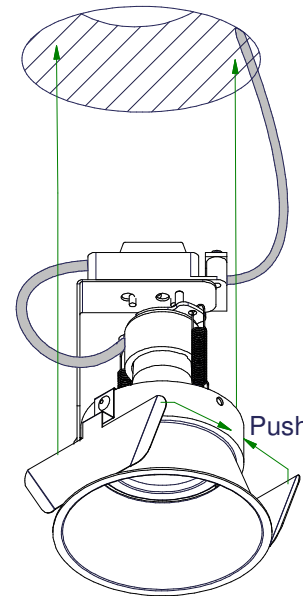

Lotis concrete ES50 / LED

125610XX

Lamptype : QPAR 16 max. 50W

Fitting : Gu10

1

2

3

4

If halogen lamp:
max 50W

If retrofit LED lamp:
only suitable for short version

CAN BE USED WITH

10280102 BL Ring High 26mm for K0/K1/K2/K3 BI

10889830

Conbox outer dimension 190x192x130

12290830

Gypkit 190x190xDIA76