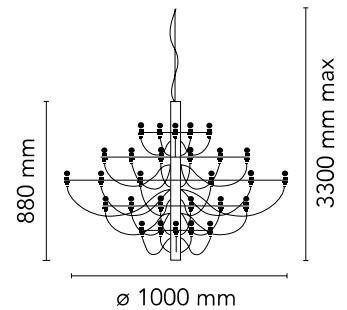

### Physical

Colour	Brass
Length (mm)	1000
Cord length (mm)	2800
Canopy dimension (mm)	36
Canopy width (mm)	146
Net weight (kg)	10.03
Package height (mm)	0
Package width (mm)	0
Package length (mm)	0
Package volume (m3)	0.04
IP internal	20