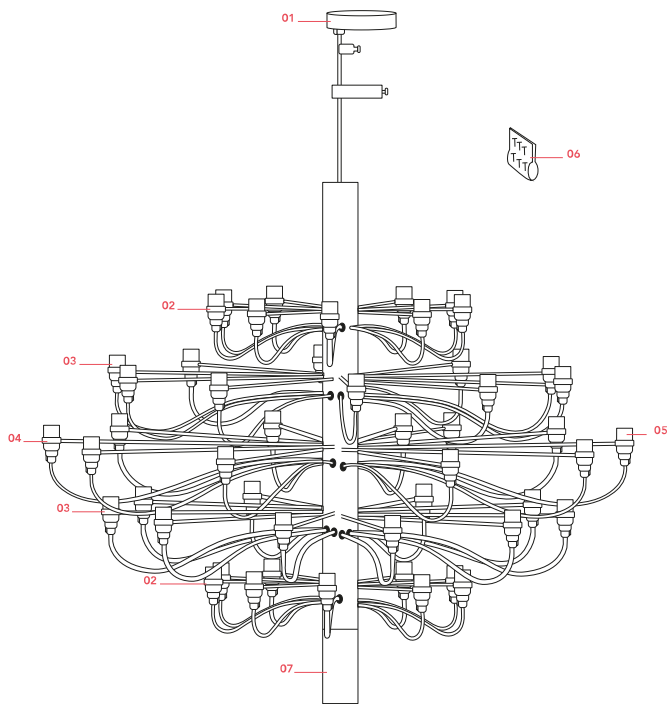

## Schematic light drawing

RF28889

LED Frosted Mini Lamp E14 2,7W  
2700K Dimmable (Set 20pcs)

INCLUDED

RF28890

LED Clear Mini Lamp E14 2W  
2200K Dimmable (Set 20pcs)

NOT INCLUDED

RF28987

LED Frosted Mini Lamp E14 2,7W  
2700K Dimmable (set 32pcs)

## Spare Parts

01.	Ceiling rose	RL7060700
02.	Brass short arm (200mm)	RL7060459
03.	Brass medium arm (375mm)	RL7060558
04.	Brass long arm (475mm)	RL7060659
05.	2097 E14 lamp holder	RL7050100
06.	Brass lower cap	RL7050759
07.	Brass lower cap	RL7060158