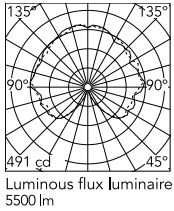

### Physical

Colour	Brass
Length (mm)	1000
Cord length (mm)	2800
Canopy dimension (mm)	36
Canopy width (mm)	146
Net weight (kg)	10.03
Package height (mm)	0
Package width (mm)	0
Package length (mm)	0
Package volume (m3)	0.04
IP internal	20

### Photometric Files

[LDT / IES](#)  LDT

## Schematic light drawing