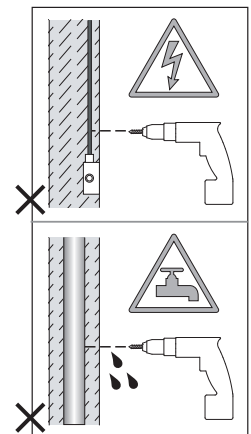

IT Tutti i prodotti che includono ballast elettronici / driver non devono essere installati sugli stessi circuiti elettrici come anche prodotti con carichi induttivi quali lampadari a fluorescenza magnetica, motori o ventilatori. I carichi induttivi possono generare scariche eccessive che possono danneggiare i ballast.

DE Produkte mit elektronischen Vorschaltgeräten/ Treibern dürfen nicht im selben Stromkreislauf installiert werden wie Verbraucher mit induktiven Lasten, z.B. magnetische Leuchtstofflampen, Motoren oder Ventilatoren. Induktive Lasten können übermäßige Spannungsspitzen erzeugen, die elektronische Vorschaltgeräte beschädigen könnten.

GB
PLEASE READ THE INSTRUCTIONS CAREFULLY
BEFORE COMMENCING ASSEMBLY

Live: Normally Brown / Red
Neutral: Normally Blue / Black
Earth: Normally Green / Yellow

FR
LIRE ATTENTIVEMENT LES INSTRUCTIONS
AVANT DE COMMENCER LE MONTAGE

Phase: Normalement Brun / Rouge
Neutre: Normalement Bleu / Noir
Terre: Normalement Vert / Jaune

IT
LEGGERE ATTENTAMENTE LE ISTRUZIONI
PRIMA DI COMINCIARE L'ASSEMBLAGGIO

Cavo positivo: normalmente marrone o rosso
Cavo neutro: normalmente blu o nero
Cavo terra: normalmente verde o giallo

DE
LESEN SIE BITTE DIE ANWEISUNGEN
SORGFALTIG DURCH, BEVOR SIE MIT DEM
ZUSAMMENBAUEN BEGINNEN

Phase: Normalerweise Braun / Rot
Nulleiter: Normalerweise Blau / Schwarz
Erde: Normalerweise Grün / Gelb

NOT SUITABLE FOR COVERING WITH THERMAL INSULATION.

Ne peut être recouvert de matériaux d'isolation.
Non adatto ad essere coperto da isolanti termici.
Nicht für die Abdeckung mit Wärmedämmung geeignet.

NOT SUITABLE FOR MOUNTING IN FLAMMABLE MATERIALS, E.G. WOOD.

Ne convient pas pour montage dans des matériaux inflammables.
Non adatto ad essere montato in materiali infiammabili (per esempio legno).
Nicht geeignet für eine Installation auf brennbaren Materialien, wie z.B. Holz.