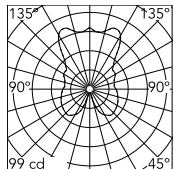

Schematic light drawing

Luminous flux Luminaire
1200 lm

Photometric

Lighting type	Indirect, Direct
Light distribution	Symmetric

Electrical

Insulation class	II
Frequency (Hz)	50/60
Main voltage (Vac)	220-240
LED voltage Vf (Vdc)	null
Dimmable	Yes
Dimming interface	Dimmer Integrated
Plug type	Type C
Batteries inside	No