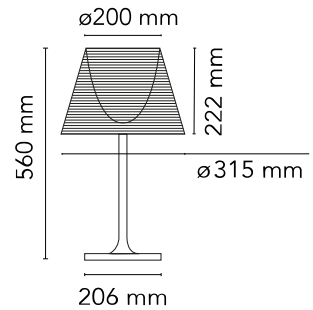

FLOS

F6263000 Transparent

KTribe Table 1

Designed by Philippe Starck, 2007

Halogen - 100W

Table luminaire providing diffused lighting. Base, rod support and diffuser support in die-cast, polished Zamak alloy. Polished aluminum tubular. Injection-molded, matte black PA (Nylon) base cover. Injection-molded PC (polycarbonate) opal inner diffuser. Outer diffuser in transparent or fumée PMMA (polymethylmethacrylate).

Are you a professional and your project needs consulting and support?

[BOOK AN APPOINTMENT](#)

Main specifications

Mounting	Table
Environments	Indoor dry location
Light Source Type	Bulb
Lamp category	Halogen
Lamp holders	E27
Iicos	HSGS
Number of heads	1
Power (W)	100

Physical

Colour	Transparent
Length (mm)	315
Cord length (mm)	1640
Net weight (kg)	3.13
Package height (mm)	0
Package width (mm)	0
Package length (mm)	0
Package volume (m3)	0.09
IP internal	20

Download

[Mounting instructions](#) PDF

[Spare Parts](#) PDF

Photometric Files

[LDT / IES](#) LDT

Technical Drawings

[2D](#) ZIP

[3D](#) ZIP