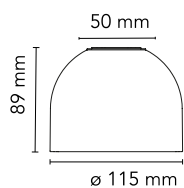

Wan Ceiling/Wall

■ F9550009 - White

Designed by Johanna Grawunder

Wall or ceiling fixture providing direct lighting. Aluminum body, available in shiny white, shiny black and shiny green finishes. Low glare shield. Provided by two different ring due to block the safety tempered glass, in black and green.

Main specifications

Mounting	Ceiling and wall surface	Ilcos	HSG
Environment	Indoor dry location	Autoprotected Lamp	Yes
Light source type	Bulb	Number of heads	1
Lamp category	Halogen	Source Power (W)	40
Lamp holder	G9		

Physical

Colour	White
Net weight (kg)	0.62
Gross weight (kg)	1.37
IP	40
IP external	40