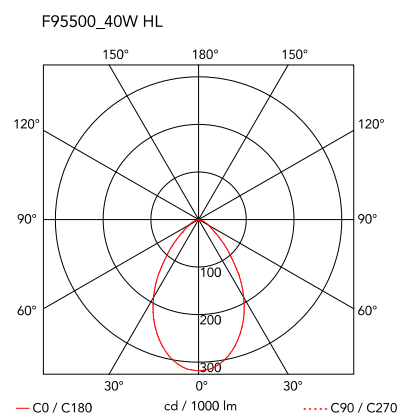

Electrical

Insulation class	II
Frequency (Hz)	50/60
Main Voltage (Vac)	220-250
Batteries Inside	No
Charging Min Time	No

Physical

Colour	White
Net weight (kg)	0.62
Gross weight (kg)	1.37
IP	40
IP external	40