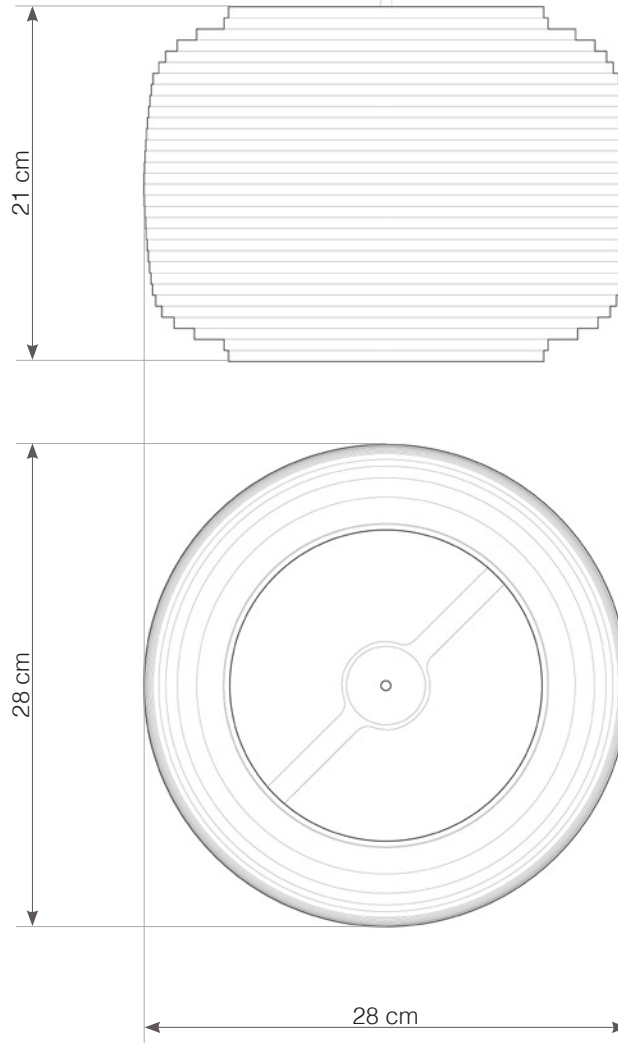

Ausi12

1x 60W maximum incandescent
E27 socket | 230V 50Hz | Class II

For use with dimmable incandescent bulbs. Also compatible with CFL bulbs or dimmable LED bulbs of equivalent wattage.

Mounting Installation: Suspended

recycled cardboard

responsibly made in holland

proudly designed in seattle | usa

responsible handmade quality

nontoxic fire retardant treated

compressed air recommended cleaning

use in dry location only

designed to recycle

hardwired cord set + ceiling canopy

INCLUDES A TWO-METER WHITE FABRIC CORD AND A GRAY POWDER COATED STEEL CANOPY. ○●
FIVE-METER CORDS ARE AVAILABLE FOR AN ADDITIONAL CHARGE.

Scraplight shades are non-toxic and are handmade using responsible practices. Because all Scraplights are handmade, dimensions may vary slightly. This luminaire is compatible with bulbs of the energy classes A++, A+, A, B, C, D & E (EU No 874/2012).