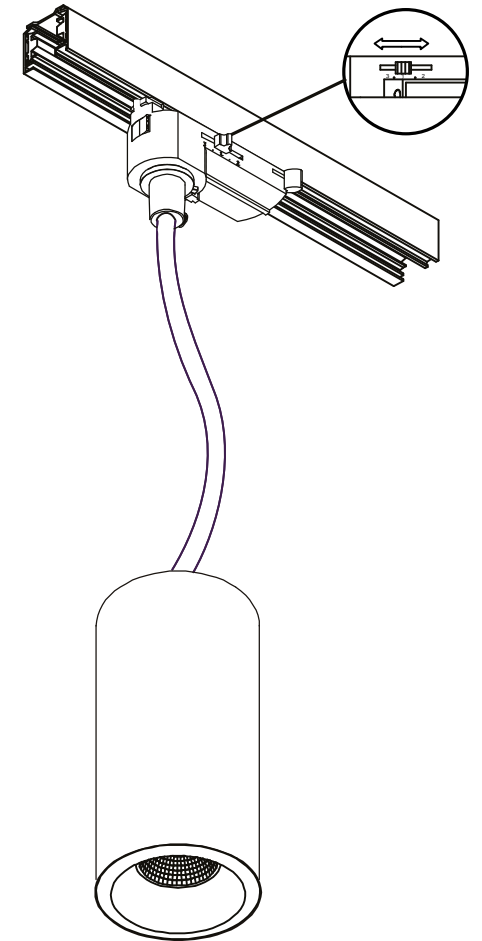

# Smart surface tubed suspension 82 XL LED Tre dim GI

128426XX

VISUALIZATION WITH 'SMART CAKE'  
 READ 'CAN BE USED WITH' FOR ALL  
 OTHER USEFUL 'SMART' PRODUCTS  
 'SMART 82 GE' FIXTURE NOT INCLUDED

Open 'SMART TUBED' cover

Connect fixture (+ dim wires) and close tube cover (re-use included toothed washers & screws)

CAN BE USED WITH

- 12411XXX - Smart Cake 82 LED GE
- 12412XXX - Smart Cake 82 IP54 LED GE\*
- 12441XXX - Smart Lotis 82 LED GE
- 12442XXX - Smart Lotis 82 IP54 LED GE\*
- 12471XXX - Smart Kup 82 LED GE
- 12472XXX - Smart Kup 82 IP54 LED GE\*

\*Combined with 'Tube suspension' IP54 drops down to IP20