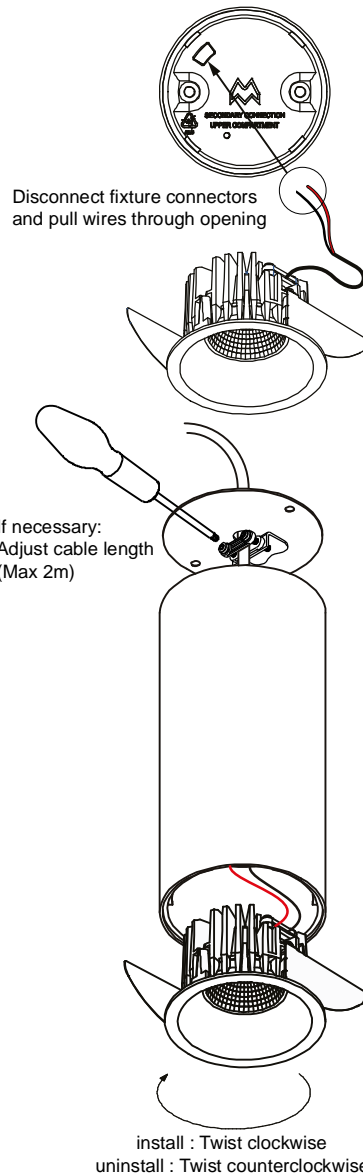

# Smart surface tubed suspension 82 XL LED Tre dim GI

128426XX

VISUALIZATION WITH 'SMART CAKE'  
 READ 'CAN BE USED WITH' FOR ALL  
 OTHER USEFUL 'SMART' PRODUCTS  
 'SMART 82 GE' FIXTURE NOT INCLUDED

Open 'SMART TUBED' cover

Connect fixture (+ dim wires) and close tube cover (re-use included toothed washers & screws)

CAN BE USED WITH

- 12411XXX - Smart Cake 82 LED GE
- 12412XXX - Smart Cake 82 IP54 LED GE\*
- 12441XXX - Smart Lotis 82 LED GE
- 12442XXX - Smart Lotis 82 IP54 LED GE\*
- 12471XXX - Smart Kup 82 LED GE
- 12472XXX - Smart Kup 82 IP54 LED GE\*