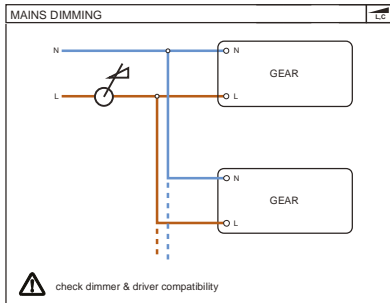

# Smart surface tubed suspension 82 XL LED Tre dim GI

128426XX

VISUALIZATION WITH 'SMART CAKE'  
 READ 'CAN BE USED WITH' FOR ALL  
 OTHER USEFUL 'SMART' PRODUCTS  
 'SMART 82 GE' FIXTURE NOT INCLUDED

Open 'SMART TUBED' cover

Connect fixture (+ dim wires) and close tube cover (re-use included toothed washers & screws)

CAN BE USED WITH

- 12411XXX - Smart Cake 82 LED GE
- 12412XXX - Smart Cake 82 IP54 LED GE\*
- 12441XXX - Smart Lotis 82 LED GE
- 12442XXX - Smart Lotis 82 IP54 LED GE\*
- 12471XXX - Smart Kup 82 LED GE
- 12472XXX - Smart Kup 82 IP54 LED GE\*

\*Combined with 'Tube suspension' IP54 drops down to IP20