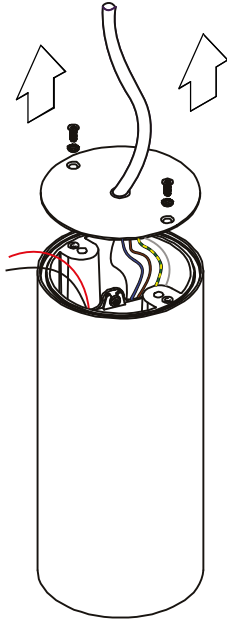

# Smart surface tubed suspension 82 XL LED Tre dim GI

128426XX

VISUALIZATION WITH 'SMART CAKE'  
 READ 'CAN BE USED WITH' FOR ALL  
 OTHER USEFUL 'SMART' PRODUCTS  
 'SMART 82 GE' FIXTURE NOT INCLUDED

Open 'SMART TUBED' cover

Connect fixture (+ dim wires) and close tube cover (re-use included toothed washers & screws)

CAN BE USED WITH

- 12411XXX - Smart Cake 82 LED GE
- 12412XXX - Smart Cake 82 IP54 LED GE\*
- 12441XXX - Smart Lotis 82 LED GE
- 12442XXX - Smart Lotis 82 IP54 LED GE\*
- 12471XXX - Smart Kup 82 LED GE
- 12472XXX - Smart Kup 82 IP54 LED GE\*

\*Combined with 'Tube suspension' IP54 drops down to IP20