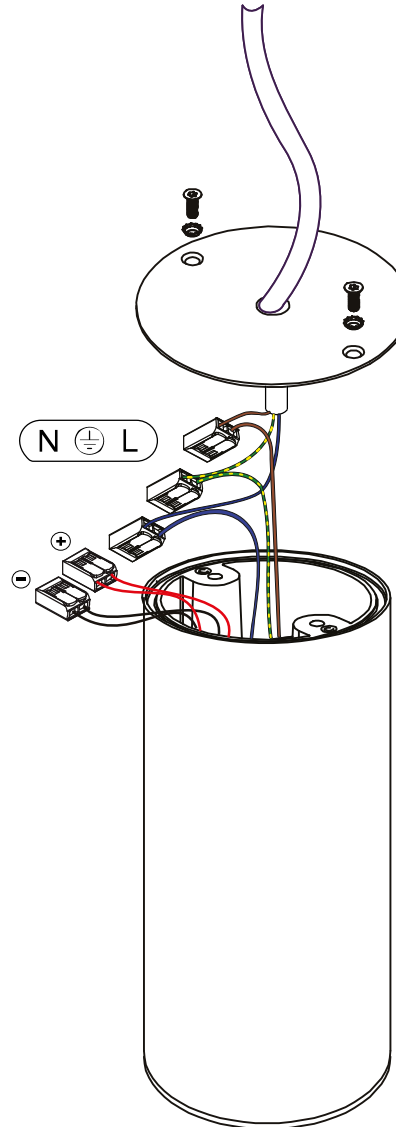

# Smart surface tubed suspension 82 XL LED Tre dim GI

128426XX

VISUALIZATION WITH 'SMART CAKE'  
 READ 'CAN BE USED WITH' FOR ALL  
 OTHER USEFUL 'SMART' PRODUCTS  
 'SMART 82 GE' FIXTURE NOT INCLUDED

Open 'SMART TUBED' cover

Connect fixture (+ dim wires) and close tube cover (re-use included toothed washers & screws)

CAN BE USED WITH

- 12411XXX - Smart Cake 82 LED GE
- 12412XXX - Smart Cake 82 IP54 LED GE\*
- 12441XXX - Smart Lotis 82 LED GE
- 12442XXX - Smart Lotis 82 IP54 LED GE\*
- 12471XXX - Smart Kup 82 LED GE
- 12472XXX - Smart Kup 82 IP54 LED GE\*

\*Combined with 'Tube suspension' IP54 drops down to IP20