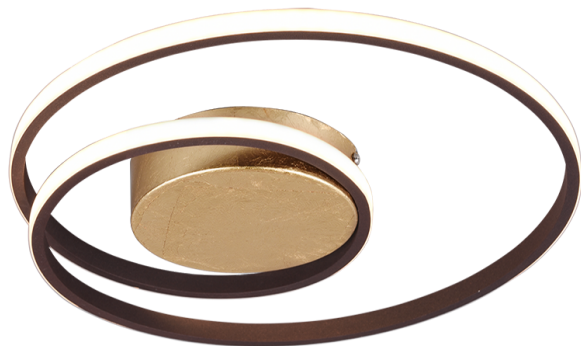

Ceiling lamp

## ZIBAL – R62911124

incl. 1x SMD LED, 22W · 1x 2200lm, 3000K

- **Dimmable via switch**
- **Not suitable for external dimmer**
- **Wall- & ceiling mounting**
- **IP20**

### Material construction

Metal - Rusty

### Product dimensions

Height: 7cm  
Diameter: 39cm