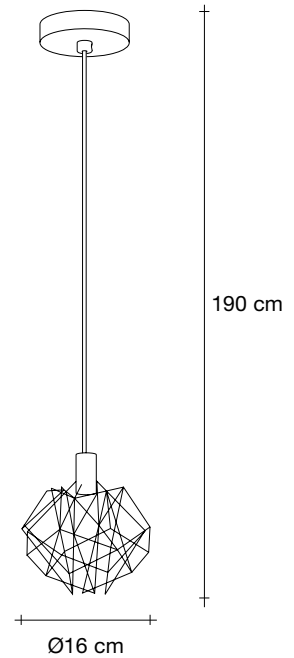

# Etoile, Twinkling in an *indoor Sky*.

design Christian Lava  
terzani.com

**Type |**  
Pendant

**Materials |**  
Metal

**Finishes | Code**

Nickel  
OP05S E7 C8

Body |

**Recommended Light | Canopy |**

230-240V ~ 50/60Hz

HALOGEN  
20W G4 12V

Dimmable with IGBT  
Dali system on request

**or on request**

LED  
2W G4 12V

Not Dimmable  
Dali system on request

Ø12 cm

Etoile's intricate network of intersecting nickel lines recalls constellations in a clear night sky. Strategically placed bulbs cast a starry light, twinkling as viewers move around the pendant. Through projecting these complex patterns throughout the room, Etoile casts a heavenly glow in any space. Design Christian Lava.

20

16

83cm x 80cm x 43,5cm

3,8

2,8

71cm x 32cm x 20,5cm