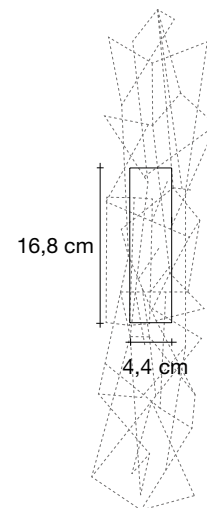

30cm x 30cm x 30cm

20

16

83cm x 80cm x 43,5cm

**Recommended Light | Canopy |**

230-240V ~ 50/60Hz

 HALOGEN  
6 x 10W G4 12V

 Dimmable with IGBT and TRIAC

or on request

 LED  
6 x 2W G4 12V

 Dimmable with IGBT  
Dali system on request

Etoile's intricate network of intersecting nickel lines recalls constellations in a clear night sky. Strategically placed bulbs cast a starry light, twinkling as viewers move around the pendant. Through projecting these complex patterns throughout the room, Etoile casts a heavenly glow in any space. Design Christian Lava.

3,8

2,8

71cm x 32cm x 20,5cm