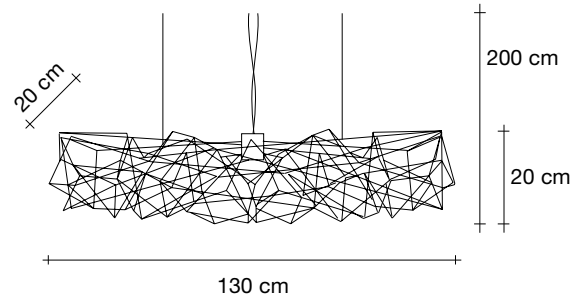

# Etoile, Twinkling in an *indoor Sky*.

design Christian Lava  
terzani.com

**Type |**  
Suspension

**Materials |**  
Metal

**Finishes | Code**

Nickel  
0P04S E7 C8

**Body |**

**Recommended Light | Canopy |**