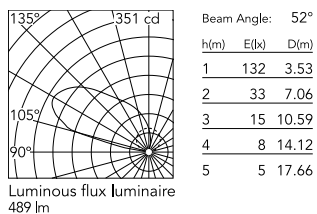

Schematic light drawing

Photometric

Lighting type	Indirect
Light distribution	Asymmetric
CCT (K)	4000
CRI>	80

Electrical

Insulation class	I
Frequency (Hz)	50-60
Main voltage (Vac)	220-240
Driver	Integrated
Dimmable	Yes
Dimming type	Dimmable 1-10V
Emergency type	No

Ecodesign and Energy Labelling

This product contains a light source of energy efficiency class D

Replaceable (LED only) light source by a professional

Replaceable control gear by a professional