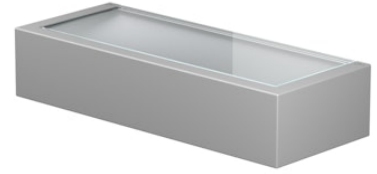

FLOS

F015E41B006 Grey

Mile Wall 2 Washer Up Dimmable 1-10V NEW

Designed by Antonio Citterio

LED - Power LED - 6.4W - 489lm - 4000K - CRI> 80

LED light source included. Integrated 220-240V ON/OFF and 1-10V or DALI dimmable electrical power. Equipped with double cable gland for electrical connection.

Are you a professional and your project needs consulting and support?

[BOOK AN APPOINTMENT](#)

Main specifications

Mounting	Wall
Environments	Outdoor wet location
LED type	Power LED
Lamp category	LED
Number of heads	1
Power (W)	6.4
System flux (lm)	489

Physical

Colour	Grey
Orientation	Fixed
Net weight (kg)	0.8
IP internal	65

Download

[Mounting instructions](#) ZIP

Photometric Files

[LDT / IES](#) ZIP

Technical Drawings

[2D](#) ZIP