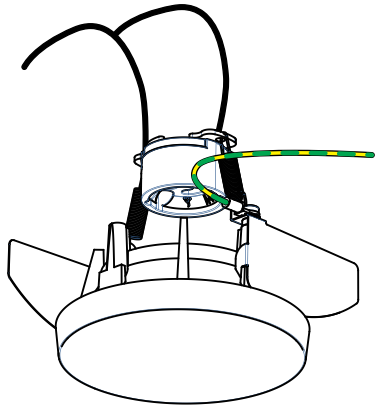

SmartKup82 GU10 GE for tube/box

124802XX

USE ONLY WITH :
PHILIPS GU10 MASTERLED

install : Twist clockwise
uninstall : Twist counterclockwise

 The light source contained in this luminaire shall only be replaced by the manufacturer or his service agent or a similar qualified person

ONLY TO BE USED WITH ALL SMART 82
TUBES & SURFACE BOXES !
NOT SMART SURF TUBED 82 SMALL LED GE

V2 - 20/08/2018