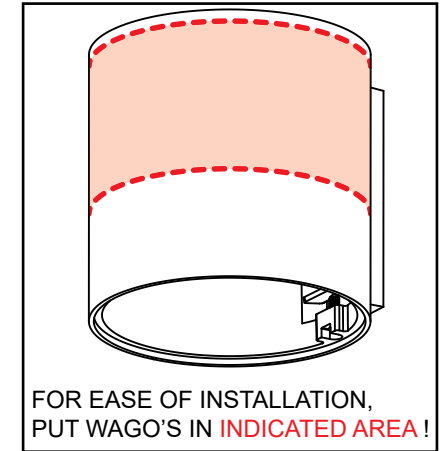

SmartKup82 GU10 GE for tube/box

124802XX

USE ONLY WITH :
PHILIPS GU10 MASTERLED

install : Twist clockwise
uninstall : Twist counterclockwise

 The light source contained in this luminaire shall only be replaced by the manufacturer or his service agent or a similar qualified person

ONLY TO BE USED WITH ALL SMART 82
TUBES & SURFACE BOXES !
NOT SMART SURF TUBED 82 SMALL LED GE

V2 - 20/08/2018