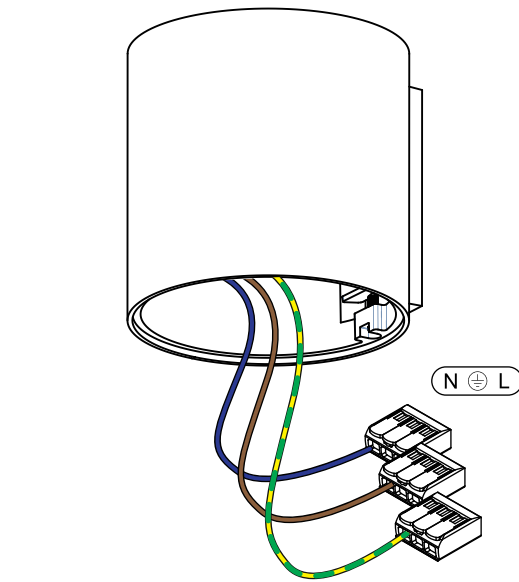

SmartKup82 GU10 GE for tube/box

124802XX

USE ONLY WITH :
PHILIPS GU10 MASTERLED

install : Twist clockwise
uninstall : Twist counterclockwise

 The light source contained in this luminaire shall only be replaced by the manufacturer or his service agent or a similar qualified person

ONLY TO BE USED WITH ALL SMART 82
TUBES & SURFACE BOXES !
NOT SMART SURF TUBED 82 SMALL LED GE

V2 - 20/08/2018