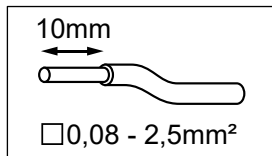

V2 - 20/08/2018