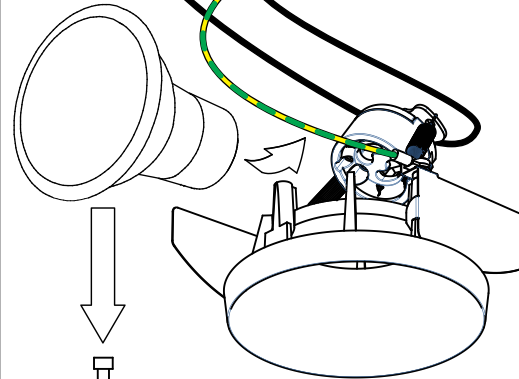

SmartKup82 GU10 GE for tube/box

124802XX

USE ONLY WITH :
PHILIPS GU10 MASTERLED

install : Twist clockwise
uninstall : Twist counterclockwise

 The light source contained in this luminaire shall only be replaced by the manufacturer or his service agent or a similar qualified person

ONLY TO BE USED WITH ALL SMART 82
TUBES & SURFACE BOXES !
NOT SMART SURF TUBED 82 SMALL LED GE

V2 - 20/08/2018