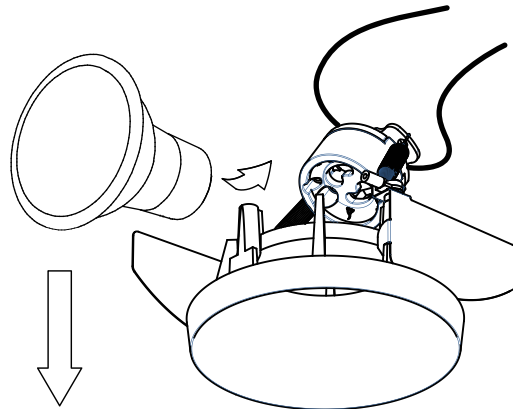

SmartKup82 GU10 GE for tube/box

124802XX

USE ONLY WITH :
PHILIPS GU10 MASTERLED

install : Twist clockwise
uninstall : Twist counterclockwise

 The light source contained in this luminaire shall only be replaced by the manufacturer or his service agent or a similar qualified person

ONLY TO BE USED WITH ALL SMART 82
TUBES & SURFACE BOXES !
NOT SMART SURF TUBED 82 SMALL LED GE

V2 - 20/08/2018