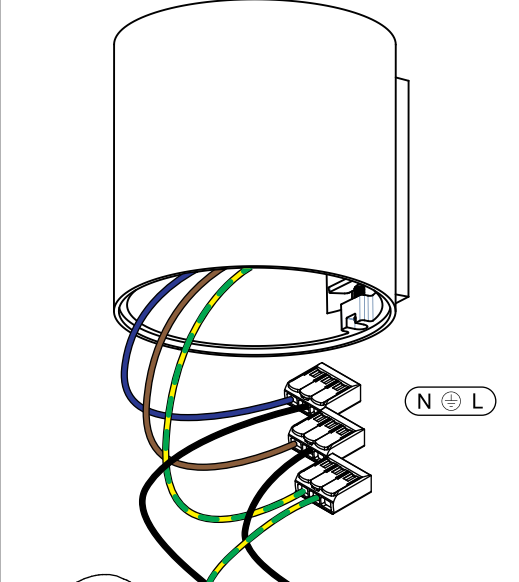

SmartKup82 GU10 GE for tube/box

124802XX

USE ONLY WITH :
PHILIPS GU10 MASTERLED

install : Twist clockwise
uninstall : Twist counterclockwise

 The light source contained in this luminaire shall only be replaced by the manufacturer or his service agent or a similar qualified person

ONLY TO BE USED WITH ALL SMART 82
TUBES & SURFACE BOXES !
NOT SMART SURF TUBED 82 SMALL LED GE

V2 - 20/08/2018