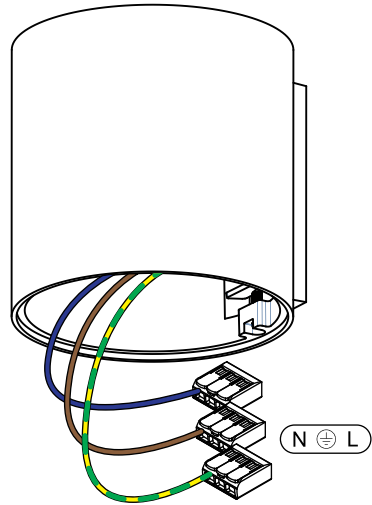

SmartKup82 GU10 GE for tube/box

124802XX

USE ONLY WITH :
PHILIPS GU10 MASTERLED

install : Twist clockwise
uninstall : Twist counterclockwise

 The light source contained in this luminaire shall only be replaced by the manufacturer or his service agent or a similar qualified person

ONLY TO BE USED WITH ALL SMART 82
TUBES & SURFACE BOXES !
NOT SMART SURF TUBED 82 SMALL LED GE

V2 - 20/08/2018