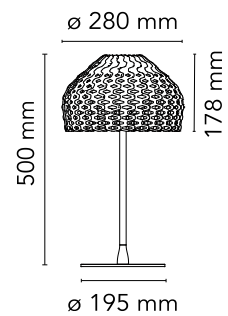

FLOS

F7761048 Ochre-Grey

Tatou Table

Designed by Patricia Urquiola, 2012

Halogen - 70W

Diffused light table lamp. Exterior diffuser in Polycarbonate. Internal diffuser in injection printed opal polycarbonate. Support and base in painted steel.

Are you a professional and your project needs consulting and support?

[BOOK AN APPOINTMENT](#)

Main specifications

Mounting	Table
Environments	Indoor dry location
Light Source Type	Bulb
Lamp category	Halogen
Lamp holders	E27
Iicos	HSGS / FBT
Number of heads	1
Power (W)	70

Physical

Colour	Ochre-Grey
Length (mm)	280
Cord length (mm)	1500
Net weight (kg)	2.7
Package height (mm)	0
Package width (mm)	0
Package length (mm)	0
Package volume (m3)	0.07
IP internal	20

Download

[Mounting instructions](#) PDF