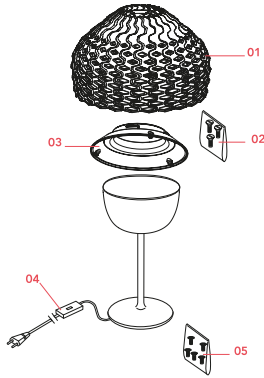

Physical

Colour	Ochre-Grey
Length (mm)	280
Cord length (mm)	1500
Net weight (kg)	2.7
Package height (mm)	0
Package width (mm)	0
Package length (mm)	0
Package volume (m3)	0.07
IP internal	20

Download

[Mounting instructions](#) PDF

Bulbs

NOT INCLUDED

RF32563

LED Lamp 11.5W E27 220-240V
2700K A70

NOT INCLUDED

RF32564

LED Lamp 11.5W E27 220-240V
3000K A70

Spare Parts

- | | | |
|-----|---|-----------|
| 01. | Tatou T1-S1 ochre-grey assembly diffuser | F7751048 |
| 02. | Kit with screws for t1-s1 opal reflector assembly | RF7751100 |
| 03. | T1-S1 opal reflector assembly | RF7751200 |
| 04. | Electrical cable assembly with E27 lamp holder | RF7750200 |
| 05. | Kit of transparent pads for lamp base | RF6138100 |