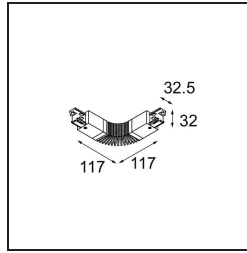

Date _____
Customer _____
Project _____
Type _____

Connector track Flexible black

Specifications

Material	11241302
Lamp Included	No
Number of Light Sources	0
Input Voltage	230V
Electrical Class	I
IP Rating	20
Glow wire rating (°C)	960
Indoor/Outdoor	Indoor
Adjustability	Not Applicable
Primary Colour & Primary Finish	Black,
Gross weight (g)	220.0