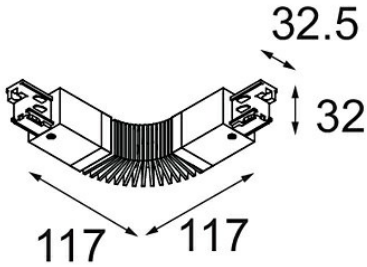

Date _____
Customer _____
Project _____
Type _____

Connector track Flexible black

Specifications

Material	11241302
Lamp Included	No
Number of Light Sources	0
Input Voltage	230V
Electrical Class	I
IP Rating	20
Glow wire rating (°C)	960
Indoor/Outdoor	Indoor
Adjustability	Not Applicable
Primary Colour & Primary Finish	Black,
Gross weight (g)	220.0