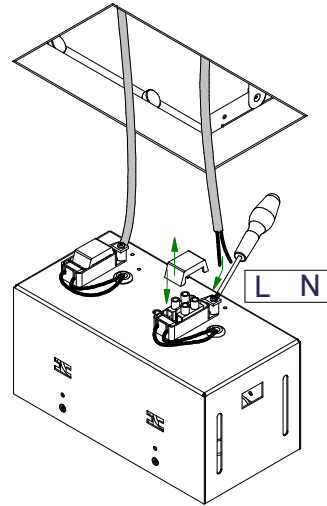

Mini-multiple trimless 2Lx ES50

103816XX

Lamptype : QPAR 16

Fitting : GU10

1 CEILING Has to be combined with : 10460230 Mini-multiple trimless 2 recessed frame

Conbox always with recessed frame
art. 10440230

2

3

4

If halogen lamp:
max 50W

If retrofit LED lamp:
only suitable for short version

CAN BE USED WITH

Conbox: 10440230 Mini-multiple trimless 2Lx conbox