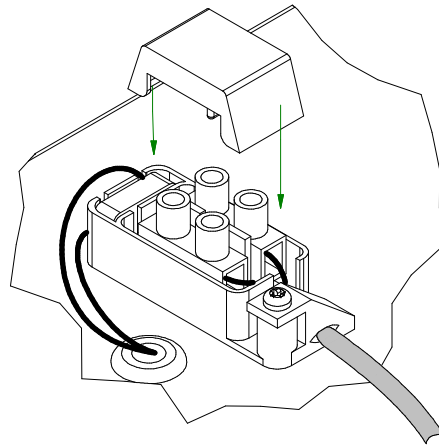

Mini-multiple trimless 2Lx ES50

103816XX

Lamptype : QPAR 16

Fitting : GU10

1 CEILING Has to be combined with : 10460230 Mini-multiple trimless 2 recessed frame

Conbox always with recessed frame
art. 10440230

2

3

4

If halogen lamp:
max 50W

If retrofit LED lamp:
only suitable for short version

CAN BE USED WITH

Conbox: 10440230 Mini-multiple trimless 2Lx conbox