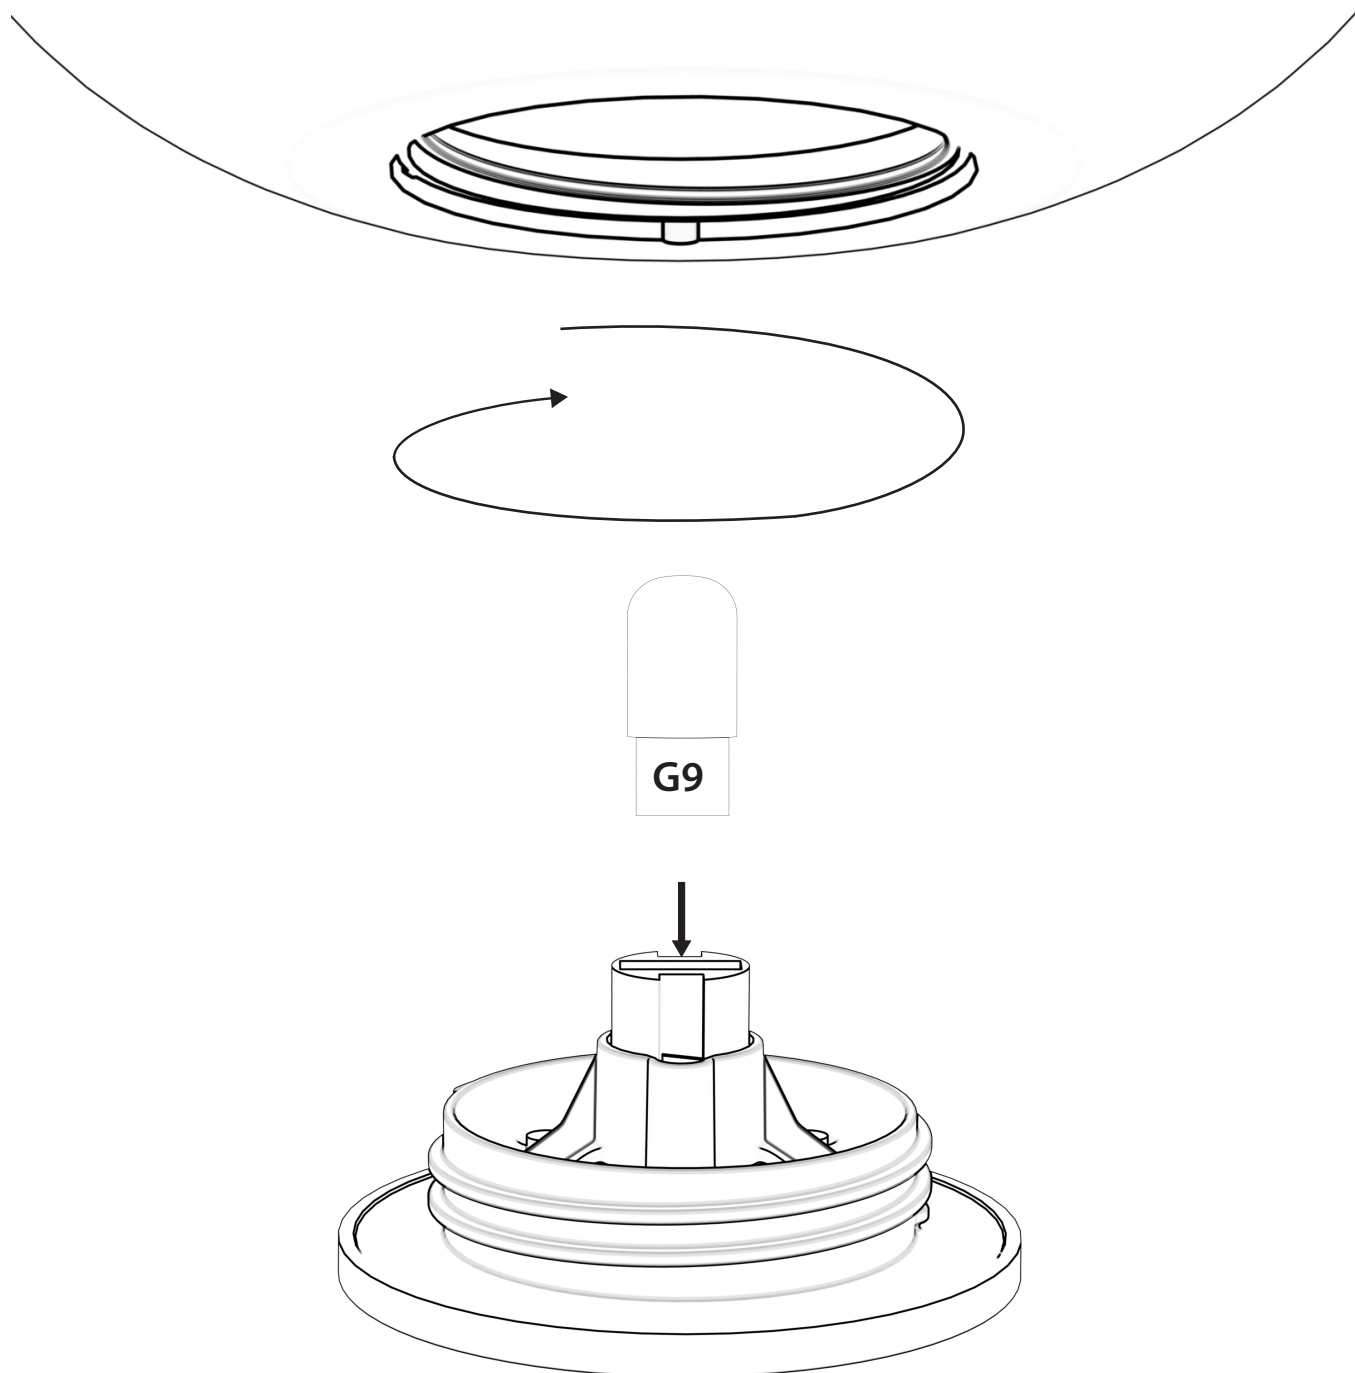

m o o o i

Pet Light

IF THE EXTERNAL CABLE IS DAMAGED, IT SHALL EXCLUSIVELY BE REPLACED BY THE MANUFACTURER, HIS SERVICE AGENT OR A SIMILAR QUALIFIED PERSON IN ORDER TO AVOID A HAZARD.

LUMINAIRE FOR INDOOR USE ONLY.