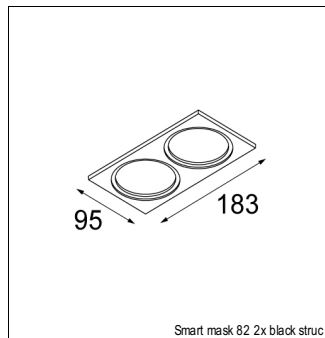

Art. Nr. 12412046

SPECIFICATIONS

Lamp	1x LED Array	
Gear / Transfo	LED gear not incl.	
Cut-out size	ø 70 h 60	
Weight	0.36kg	
Min. Distance	0.1 m	
IP	IP54	
Glow Wire Test	960°	
Source lifetime	50000 hrs	
CRI	90	
Power supply	350mA 17.8Vf	500mA 18.4Vf
Connected load	6.2W	9.2W
Lumen	421lm	565lm
Efficacy	68lm/W	61lm/W
UGR	16	17
Adjustability	Not Applicable	
Remark	! 3500K on request ! can be combined with Smart mask ! can be combined with Smart surface box & surface tubed (surface/suspension)	

SMART CAKE 82 IP54 LED GE

ACCESSORIES

GYPKIT

12290130	GYPKIT 190X190 - Ø70
12291030	GYPKIT 210X190-2XØ70

CONBOX

10889830	CONBOX 190X192X130X256
----------	------------------------

MASK

12500032	SMART MASK 82 1X BLACK STRUC
12500046	SMART MASK 82 1X GOLD
12500009	SMART MASK 82 1X WHITE STRUC
12500132	SMART MASK 82 2X BLACK STRUC
12500146	SMART MASK 82 2X GOLD
12500109	SMART MASK 82 2X WHITE STRUC

RECESSED-FRAME

12500230	RECESSED RING Ø70 H100
----------	------------------------

SURFACE-TUBED

12845032	SMART SURFACE TUBED 82 LARGE LED GE BLACK STRUC
12845024	SMART SURFACE TUBED 82 LARGE LED GE BRUSHED ALU
12845009	SMART SURFACE TUBED 82 LARGE LED GE WHITE STRUC
12844032	SMART SURFACE TUBED 82 LARGE LED GI BLACK STRUC
12844024	SMART SURFACE TUBED 82 LARGE LED GI BRUSHED ALU
12844009	SMART SURFACE TUBED 82 LARGE LED GI WHITE STRUC