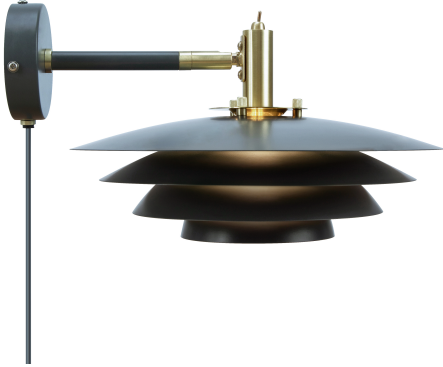

BRETAGNE | WALL LIGHT | GREY

2213471010

nordlux®

Voltage (V): 220-240 Volt
IP degree: IP20
Maximum bulb wattage (W): 25W
Class (Class 1, Class 2, Class 3):
Class 2 (Double isolated)
Bulb base: G9
Switch placement: On the base
Parallel connection: False

Primary material: Metal
Secondary material: Metal
Color of the cable: Black
Length of the cable (cm): 150
Surface material of the cable:
Plastic
Is the cable replaceable: True
Color: Grey

Height (cm): 18
Tube Diameter (cm): 1.27
Shade Diameter (cm): 30
Outdoor base dimension (cm): 7,5
Tilt Angle (°): 90
Turning Angle (°): 45

- Scandinavian clean and soft lines
- Multiple layered shades create a soft, diffused light
- White coloured inside for optimal light
- Rocking on/off switch on top

The Bretagne family is the epitome of Scandinavian clean and soft lines. The classic design with multiple layered shades ensure a soft, glare-free light that creates the perfect, cosy ambience.