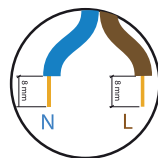

moooi

Prop Light Double Vertical

1A

1B

INPUT: 240V AC

visit www.moooi.com for more information about the collection

m o o o i

Prop Light Double Vertical

2

3

1
SIZE 4

4

OPEN

visit www.mooui.com for more information about the collection

m o o o i

Prop Light Double Vertical