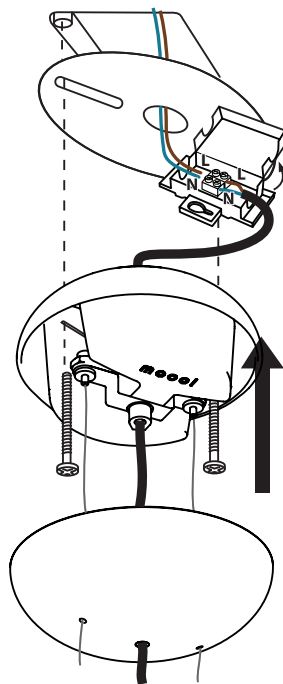

moooi

Prop Light Double Vertical

1A

1B

INPUT: 240V AC

visit www.moooi.com for more information about the collection

m o o o i

Prop Light Double Vertical

2

3

1
SIZE 4

4

OPEN

visit www.mooui.com for more information about the collection

m o o o i

Prop Light Double Vertical