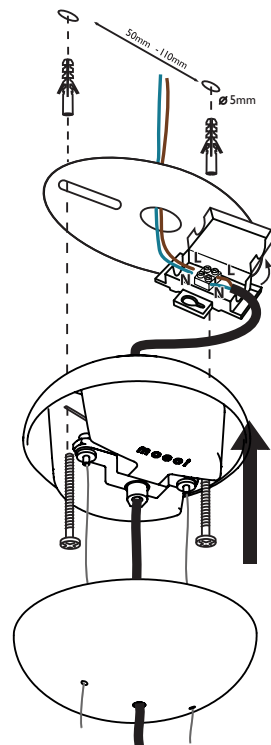

moooi

Prop Light Double Vertical

1A

1B

INPUT: 240V AC

visit www.moooi.com for more information about the collection

m o o o i

Prop Light Double Vertical

2

3

1
SIZE 4

4

OPEN

visit www.mooui.com for more information about the collection

m o o o i

Prop Light Double Vertical