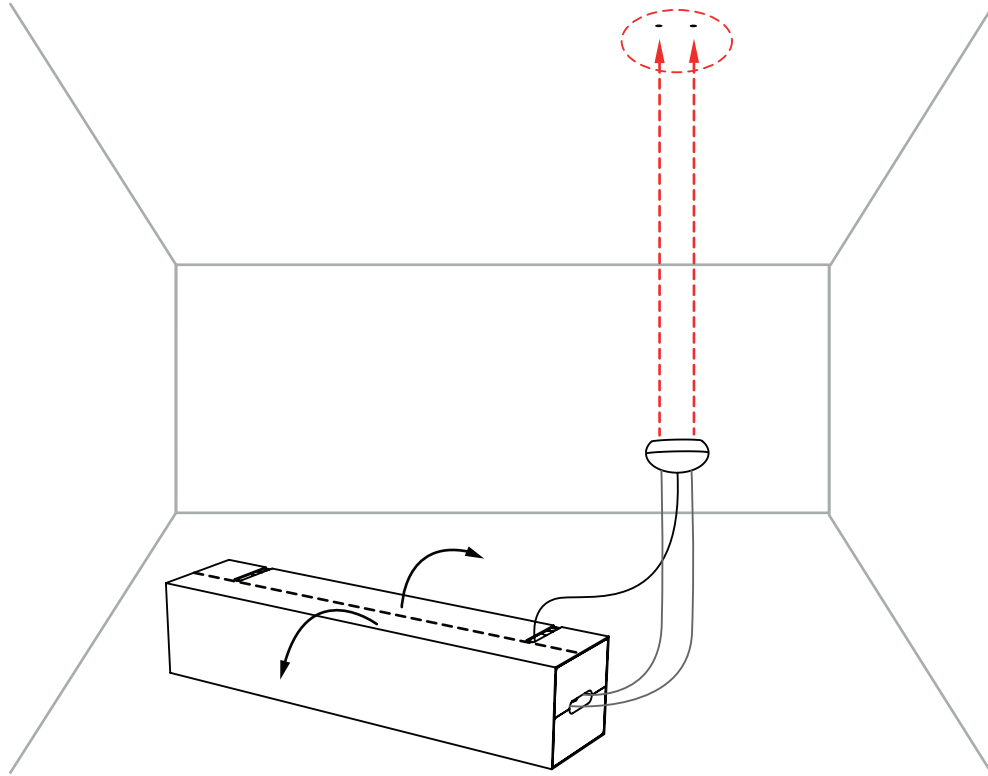

moooi

Prop Light Double Vertical

1A

1B

INPUT: 240V AC

visit www.moooi.com for more information about the collection

m o o o i

Prop Light Double Vertical