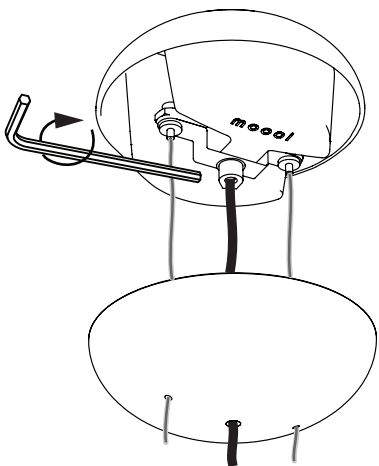

moooi

Prop Light Double Vertical

1A

1B

INPUT: 240V AC

visit www.moooi.com for more information about the collection

m o o o i

Prop Light Double Vertical

2

3

1
SIZE 4

4

OPEN

visit www.mooui.com for more information about the collection

m o o o i

Prop Light Double Vertical