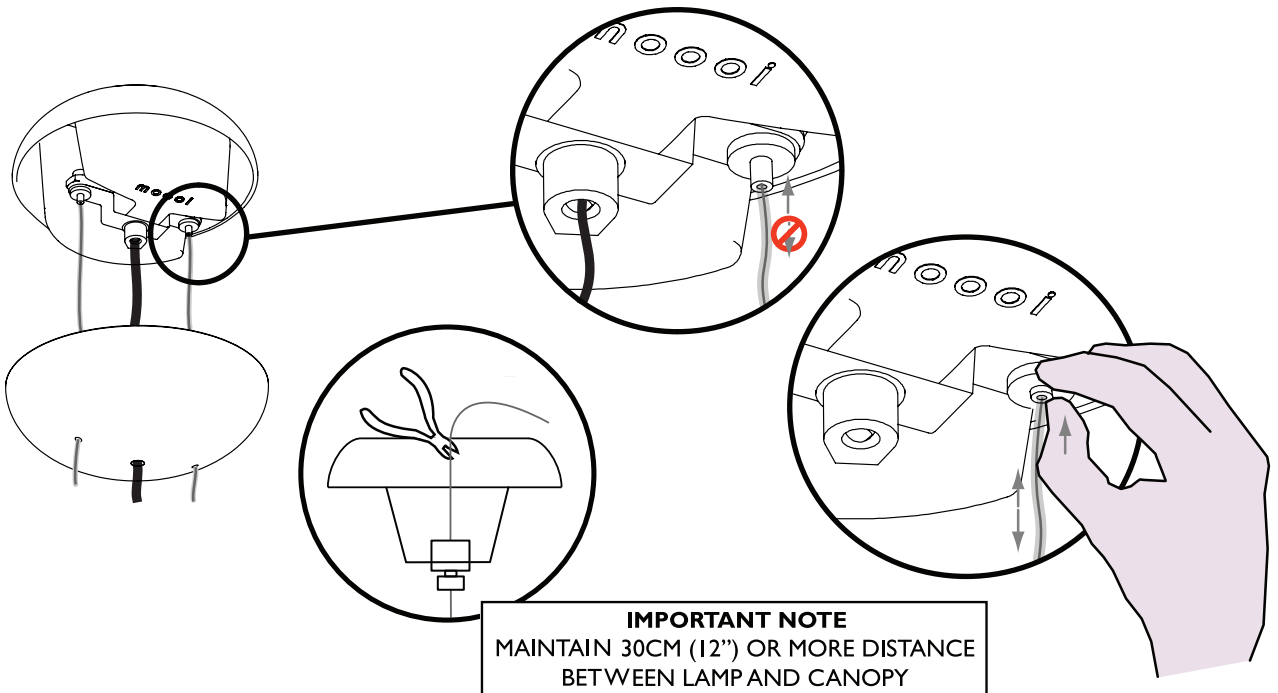

moooi

Prop Light Double Vertical

1A

1B

INPUT: 240V AC

visit www.moooi.com for more information about the collection

m o o o i

Prop Light Double Vertical

2

3

1
SIZE 4

4

OPEN

visit www.mooui.com for more information about the collection

m o o o i

Prop Light Double Vertical