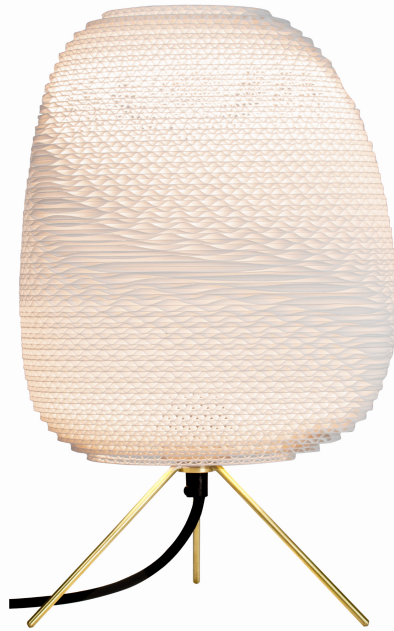

Ebey Table Lamp White GP2051-W

Available colors

Natural

White

| | North America | Europe |
|--------------------------|---|---|
| Bulb | Max 15W LED, E26 (GU24 available), 120V | Max 15W LED, E27, 220V |
| Color temperature | 2700K (recommended) | 2700K (recommended) |
| Lumen output | Dependent on bulb | Dependent on bulb |
| Cord | Black fabric (inline switch), 8ft | Black fabric (inline switch), 2.5m |
| Base | Polished Brass | Polished Brass |
| Material | Corrugated cardboard | Corrugated cardboard |
| Size | Ø 10, H 11 (in) | Ø 24, H 29 (cm) |
| Weight | 2.6lbs | 0.40kg |
| Fire retardant | Yes | Yes |
| Country of origin | United States/The Netherlands | The Netherlands |
| Certification |  |  |