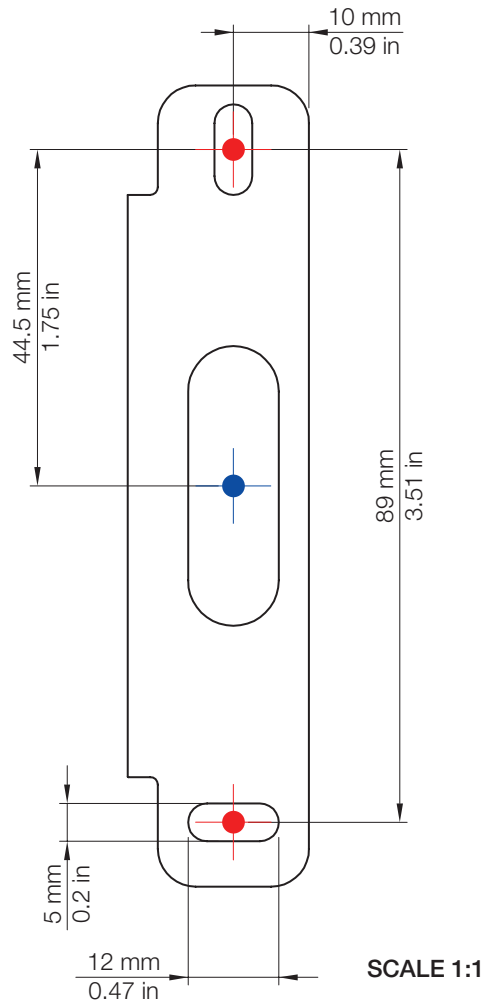

SPILLO CEILING

Constantin Wortmann / 2010

● Drill point

● Cable entry point