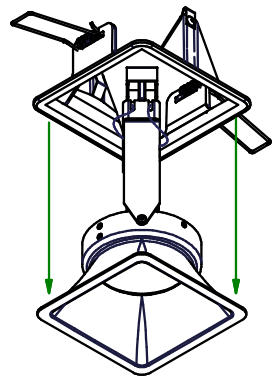

Lotis Square bathroom MR16

126150XX

Lamptype : QR-C 51 max. 50W

Fitting : GX5.3

1

H=95mm

IP55 : only when used in closed ceiling.

2

H=130mm

IP55 : only when used in closed ceiling.

3

Replace protective shield when broken
The luminaire shall only be used complete with its protective shield (reference number 1009804)

4

CAN BE USED WITH

Gypkit : 12291230 190x190x84x84
Conbox : 10889830 190x192x130x256