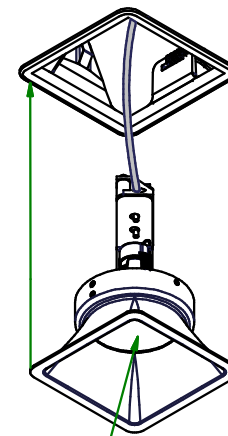

Lotis Square bathroom MR16

126150XX

Lamptype : QR-C 51 max. 50W

Fitting : GX5.3

1

H=95mm

IP55 : only when used in closed ceiling.

2

H=130mm

IP55 : only when used in closed ceiling.

3

Replace protective shield when broken
The luminaire shall only be used complete with its protective shield (reference number 1009804)

4

CAN BE USED WITH

Gypkit : 12291230 190x190x84x84
Conbox : 10889830 190x192x130x256