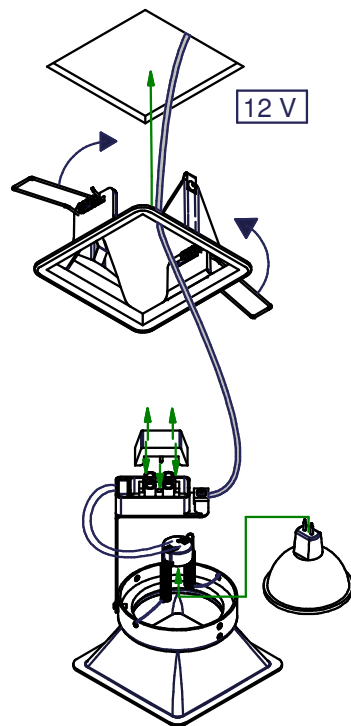

Lotis Square bathroom MR16

126150XX

Lamptype : QR-C 51 max. 50W

Fitting : GX5.3

1

H=95mm

IP55 : only when used in closed ceiling.

2

H=130mm

IP55 : only when used in closed ceiling.

3

Replace protective shield when broken
The luminaire shall only be used complete with its protective shield (reference number 1009804)

4

CAN BE USED WITH

Gypkit : 12291230 190x190x84x84
Conbox : 10889830 190x192x130x256