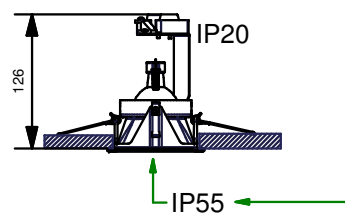

Lotis Square bathroom MR16

126150XX

Lamptype : QR-C 51 max. 50W

Fitting : GX5.3

1

H=95mm

IP55 : only when used in closed ceiling.

2

H=130mm

IP55 : only when used in closed ceiling.

3

Replace protective shield when broken
The luminaire shall only be used complete with its protective shield (reference number 1009804)

4

CAN BE USED WITH

Gypkit : 12291230 190x190x84x84
Conbox : 10889830 190x192x130x256