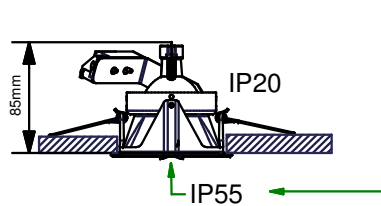

Lotis Square bathroom MR16

126150XX

Lamptype : QR-C 51 max. 50W

Fitting : GX5.3

1

H=95mm

IP55 : only when used in closed ceiling.

2

H=130mm

IP55 : only when used in closed ceiling.

3

Replace protective shield when broken
The luminaire shall only be used complete with its protective shield (reference number 1009804)

4

CAN BE USED WITH

Gypkit : 12291230 190x190x84x84
Conbox : 10889830 190x192x130x256