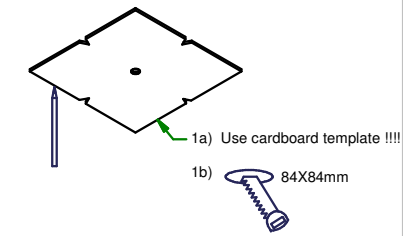

Lotis Square bathroom MR16

126150XX

Lamptype : QR-C 51 max. 50W

Fitting : GX5.3

1

H=95mm

IP55 : only when used in closed ceiling.

2

H=130mm

IP55 : only when used in closed ceiling.

3

Replace protective shield when broken
The luminaire shall only be used complete with its protective shield (reference number 1009804)

4

CAN BE USED WITH

Gypkit : 12291230 190x190x84x84
Conbox : 10889830 190x192x130x256