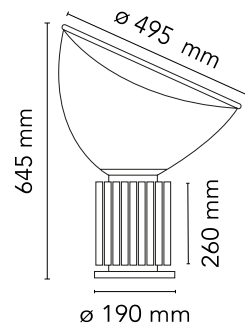

FLOS

■ F6607030 Black

Taccia (PMMA)

Designed by Achille and Pier Giacomo Castiglioni, 1962

28W - 2700K

Table lamp providing indirect and reflected light. Reflector in painted aluminium, gloss white on the outside and matt white on the inside. Directionable diffuser in transparent PMMA. Body in matt black or naturally anodized extruded aluminium. Base in nickel-plated metal. Electric cable of useful length 220 cm, with dimmer switch for ON/OFF and adjustment of the light flow between 10-100%. Plug-in power supply with interchangeable plugs.

Are you a professional and your project needs consulting and support?

[BOOK AN APPOINTMENT](#)

Main specifications

Mounting	Table floor
Environments	Indoor dry location
Light Source Type	LED
LED type	LED array
Power (W)	28

Physical

Colour	Black
Length (mm)	190
Cord length (mm)	2200
Net weight (kg)	7.6
Package height (mm)	0
Package width (mm)	0
Package length (mm)	0
Package volume (m3)	0.18
IP internal	20

Download

Mounting instructions	↓ PDF
Mounting instructions	↓ PDF
Spare Parts	↓ PDF