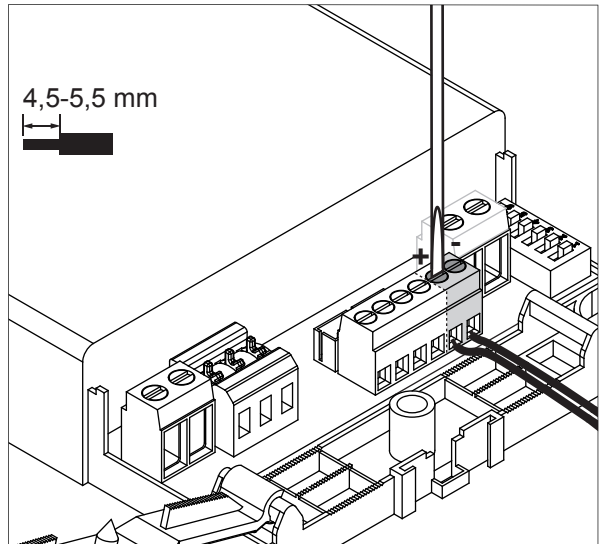

Accessory Set

PRI

SEC

1..10V