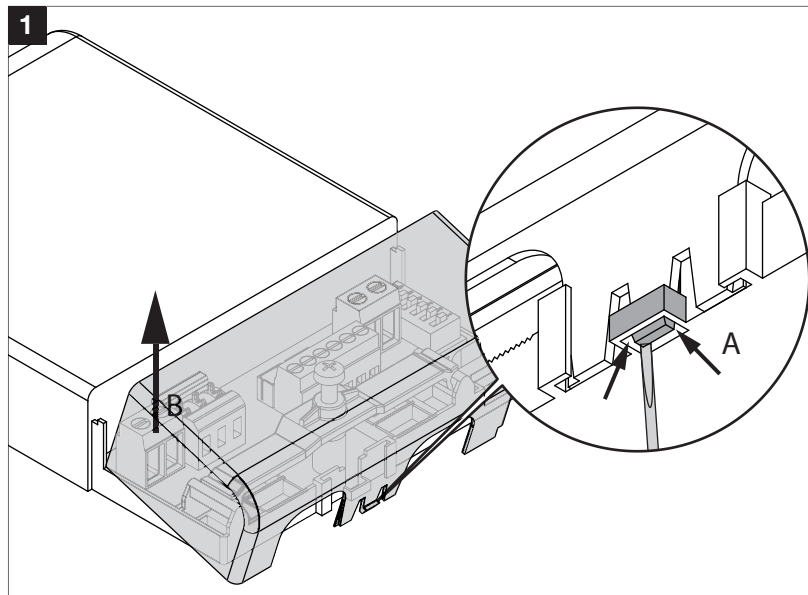

LED POWER SUPPLY MULTI-POWER HV DIM9

Manual/

**LED POWER SUPPLY MULTI-POWER HV DIM9
300 90 69**

DIMMING BY SWITCH DIM / 1-10V / DALI
110-240V / 50-60Hz

CE 0,1 IP20

Accessory Set

PRI

SEC