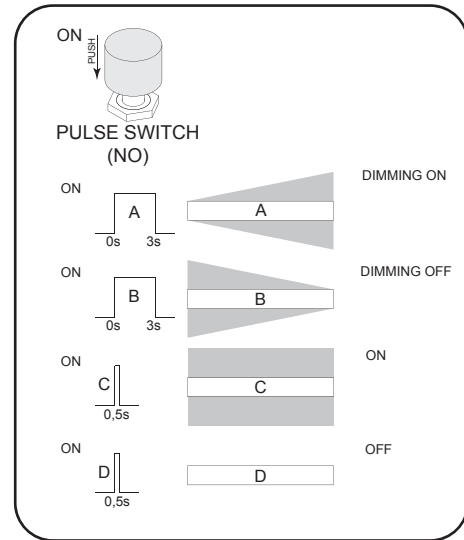

DALI SIGNAL

8-9 mm

LED POWER SUPPLY MULTI-POWER HV DIM9

6

DIMMING BY SWITCH DIM

8-9 mm

DIP SWITCH position	6	5	4	3	2	1
30W 250 mA	-	-	-	-	-	-
40W 350 mA	ON	-	-	-	-	-
47W 400 mA	-	ON	-	-	-	-
50W 450 mA	-	-	ON	-	-	-
50W 500 mA	ON	ON	-	-	-	-
50W 550 mA	ON	-	ON	-	-	-
50W 600 mA	-	ON	ON	-	-	-
50W 700 mA	ON	ON	ON	-	-	-
50W LOU+ 25 mA	X	X	X	ON	-	-