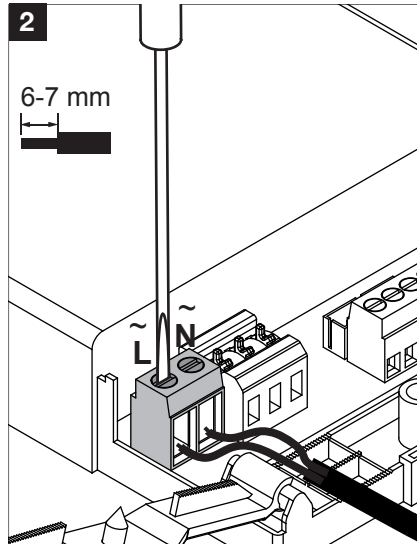

LED POWER SUPPLY MULTI-POWER HV DIM9

Manual/

**LED POWER SUPPLY MULTI-POWER HV DIM9
300 90 69**

DIMMING BY SWITCH DIM / 1-10V / DALI
110-240V / 50-60Hz

CE 0,1 IP20

Accessory Set

PRI

SEC