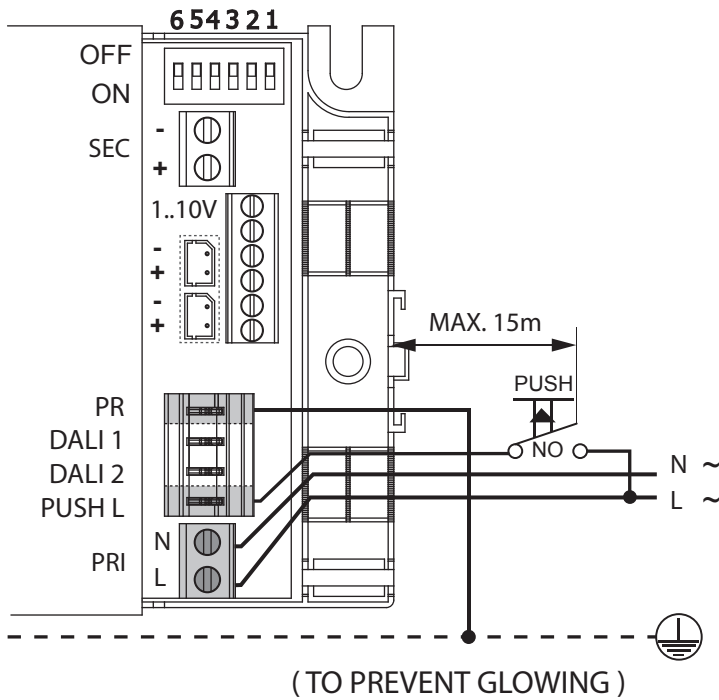

DALI SIGNAL

8-9 mm

LED POWER SUPPLY MULTI-POWER HV DIM9

6

DIMMING BY SWITCH DIM

8-9 mm

DIP SWITCH position	6	5	4	3	2	1
30W 250 mA	-	-	-	-	-	-
40W 350 mA	ON	-	-	-	-	-
47W 400 mA	-	ON	-	-	-	-
50W 450 mA	-	-	ON	-	-	-
50W 500 mA	ON	ON	-	-	-	-
50W 550 mA	ON	-	ON	-	-	-
50W 600 mA	-	ON	ON	-	-	-
50W 700 mA	ON	ON	ON	-	-	-
50W LOU+ 25 mA	X	X	X	ON	-	-