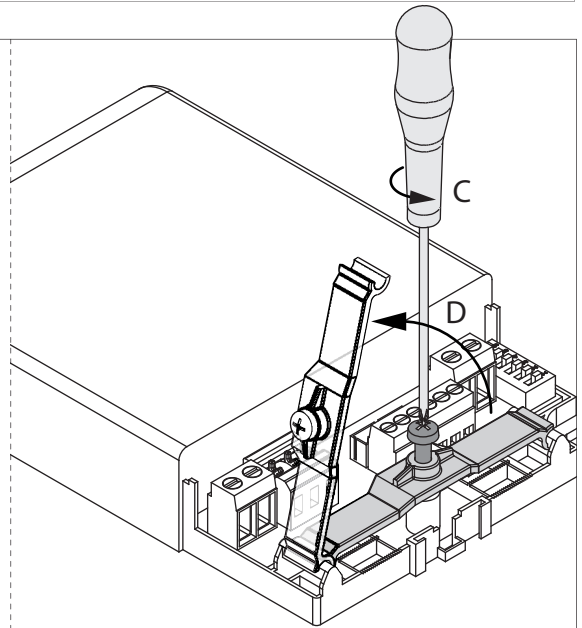

LED POWER SUPPLY MULTI-POWER HV DIM9

Manual/

**LED POWER SUPPLY MULTI-POWER HV DIM9
300 90 69**

DIMMING BY SWITCH DIM / 1-10V / DALI
110-240V / 50-60Hz

CE 0,1 IP20

Accessory Set

PRI

SEC

DALI SIGNAL

8-9 mm

LED POWER SUPPLY MULTI-POWER HV DIM9

6

DIMMING BY SWITCH DIM

8-9 mm

DIP SWITCH position	6	5	4	3	2	1
30W 250 mA	-	-	-	-	-	-
40W 350 mA	ON	-	-	-	-	-
47W 400 mA	-	ON	-	-	-	-
50W 450 mA	-	-	ON	-	-	-
50W 500 mA	ON	ON	-	-	-	-
50W 550 mA	ON	-	ON	-	-	-
50W 600 mA	-	ON	ON	-	-	-
50W 700 mA	ON	ON	ON	-	-	-
50W LOU+ 25 mA	X	X	X	ON	-	-