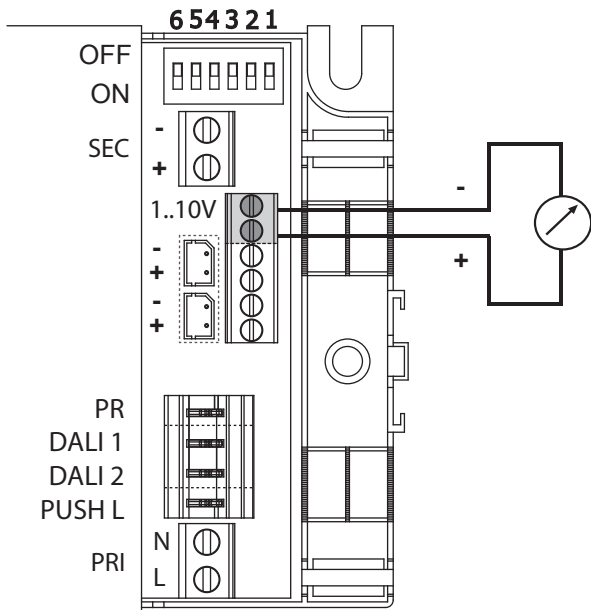

LED POWER SUPPLY MULTI-POWER HV DIM9

Manual/

**LED POWER SUPPLY MULTI-POWER HV DIM9
300 90 69**

DIMMING BY SWITCH DIM / 1-10V / DALI
110-240V / 50-60Hz

CE 0,1 IP20

Accessory Set

PRI

SEC

1..10V

3

SYNCHRONIZATION CABLE

! MAX 10 DRIVERS IN SERIES (WITH SYNCHRONIZATION CABLE) !

4

DIMMING BY ANALOG CONTROL

4,5-5,5 mm

5

DALI SIGNAL

8-9 mm

LED POWER SUPPLY MULTI-POWER HV DIM9

6

DIMMING BY SWITCH DIM

8-9 mm

DIP SWITCH position	6	5	4	3	2	1
30W 250 mA	-	-	-	-	-	-
40W 350 mA	ON	-	-	-	-	-
47W 400 mA	-	ON	-	-	-	-
50W 450 mA	-	-	ON	-	-	-
50W 500 mA	ON	ON	-	-	-	-
50W 550 mA	ON	-	ON	-	-	-
50W 600 mA	-	ON	ON	-	-	-
50W 700 mA	ON	ON	ON	-	-	-
50W LOU+ 25 mA	X	X	X	ON	-	-