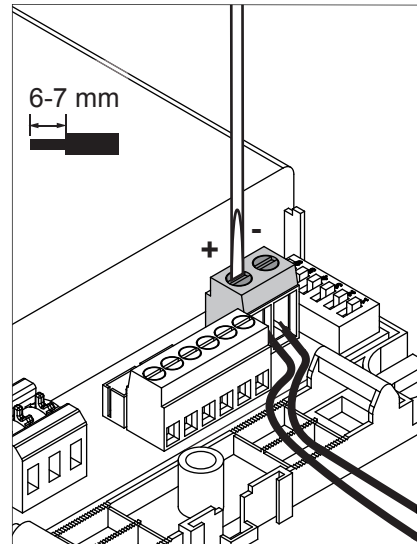

LED POWER SUPPLY MULTI-POWER HV DIM9

Manual/

**LED POWER SUPPLY MULTI-POWER HV DIM9
300 90 69**

DIMMING BY SWITCH DIM / 1-10V / DALI
110-240V / 50-60Hz

CE 0,1 IP20

Accessory Set

PRI

SEC