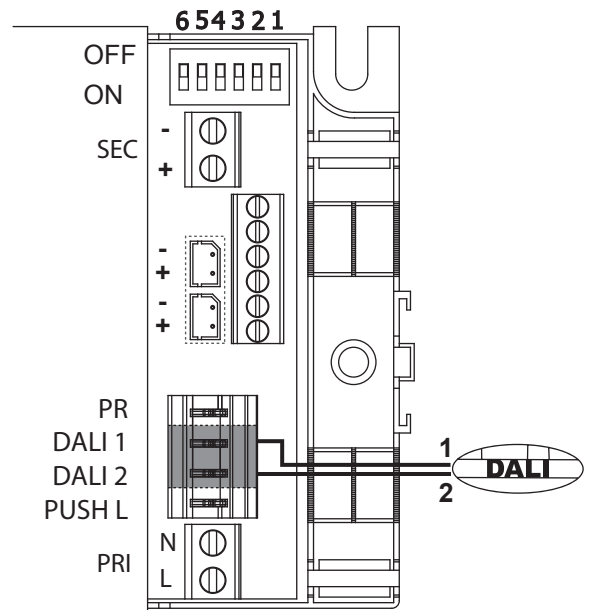

LED POWER SUPPLY MULTI-POWER HV DIM9

Manual/

**LED POWER SUPPLY MULTI-POWER HV DIM9
300 90 69**

DIMMING BY SWITCH DIM / 1-10V / DALI
110-240V / 50-60Hz

CE 0,1 IP20

Accessory Set

PRI

SEC

1..10V

3

SYNCHRONIZATION CABLE

! MAX 10 DRIVERS IN SERIES (WITH SYNCHRONIZATION CABLE) !

4

DIMMING BY ANALOG CONTROL

4,5-5,5 mm

5

DALI SIGNAL

8-9 mm

LED POWER SUPPLY MULTI-POWER HV DIM9

6

DIMMING BY SWITCH DIM

8-9 mm

DIP SWITCH position	6	5	4	3	2	1
30W 250 mA	-	-	-	-	-	-
40W 350 mA	ON	-	-	-	-	-
47W 400 mA	-	ON	-	-	-	-
50W 450 mA	-	-	ON	-	-	-
50W 500 mA	ON	ON	-	-	-	-
50W 550 mA	ON	-	ON	-	-	-
50W 600 mA	-	ON	ON	-	-	-
50W 700 mA	ON	ON	ON	-	-	-
50W LOU+ 25 mA	X	X	X	ON	-	-