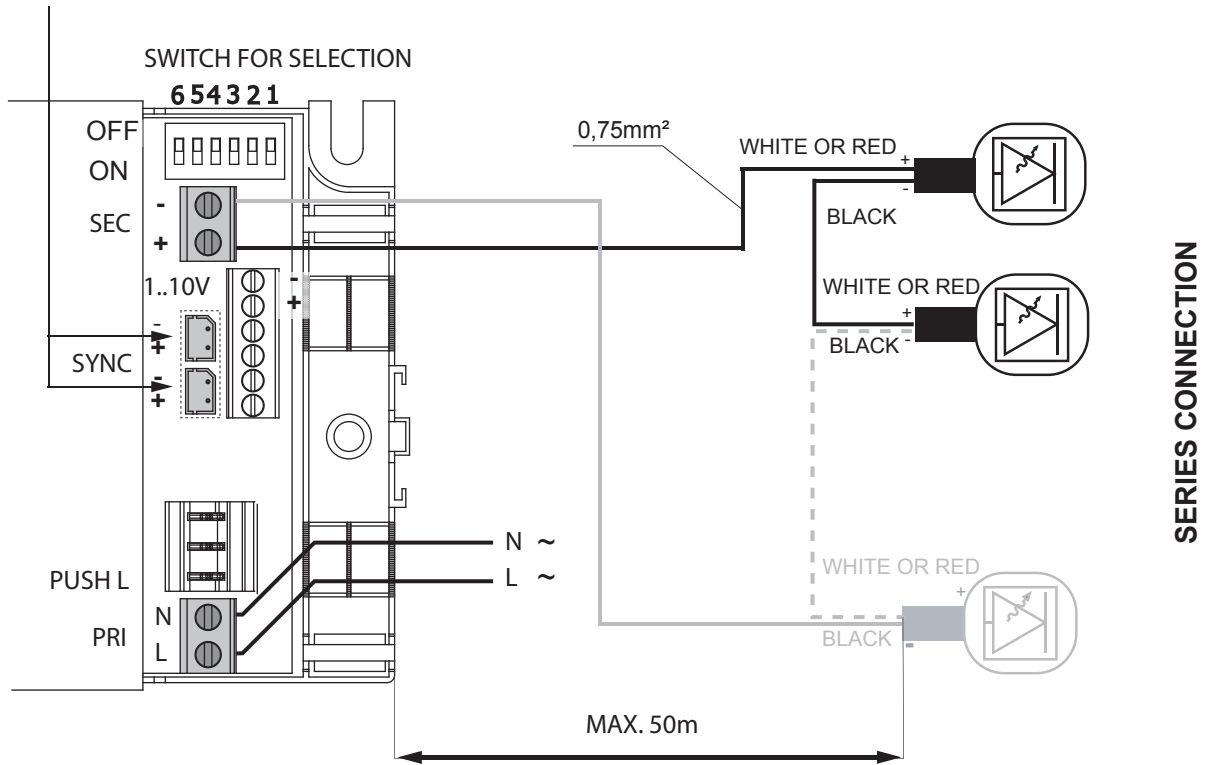

LED POWER SUPPLY MULTI-POWER HV DIM9

Manual/

**LED POWER SUPPLY MULTI-POWER HV DIM9
300 90 69**

DIMMING BY SWITCH DIM / 1-10V / DALI
110-240V / 50-60Hz

CE 0,1 IP20

Accessory Set

PRI

SEC

1..10V

3

SYNCHRONIZATION CABLE

! MAX 10 DRIVERS IN SERIES (WITH SYNCHRONIZATION CABLE) !

4

DIMMING BY ANALOG CONTROL

4,5-5,5 mm

5

DALI SIGNAL

8-9 mm

LED POWER SUPPLY MULTI-POWER HV DIM9

6

DIMMING BY SWITCH DIM

8-9 mm

DIP SWITCH position	6	5	4	3	2	1
30W 250 mA	-	-	-	-	-	-
40W 350 mA	ON	-	-	-	-	-
47W 400 mA	-	ON	-	-	-	-
50W 450 mA	-	-	ON	-	-	-
50W 500 mA	ON	ON	-	-	-	-
50W 550 mA	ON	-	ON	-	-	-
50W 600 mA	-	ON	ON	-	-	-
50W 700 mA	ON	ON	ON	-	-	-
50W LOU+ 25 mA	X	X	X	ON	-	-