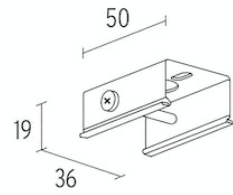

FLOS

60.3351.11A White

Ceiling fixture or fixture for suspension kit

Are you a professional and your project needs consulting and support?

[BOOK AN APPOINTMENT](#)

Main specifications

Ilcos No

Physical

Colour White

Trim No

Electrical

Emergency type No