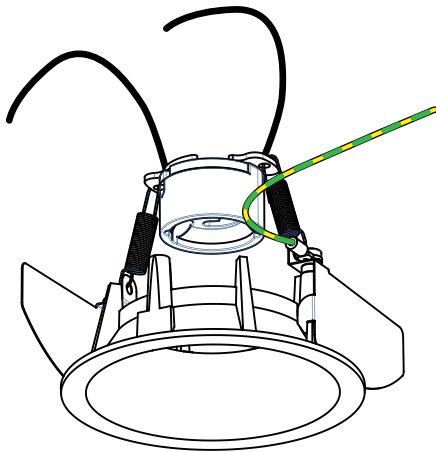

SmartLotis82 GU10 GE for tube/box

124502XX

USE ONLY WITH :
PHILIPS GU10 MASTERLED

 The light source contained in this luminaire shall only be replaced by the manufacturer or his service agent or a similar qualified person

ONLY TO BE USED WITH ALL SMART 82
TUBES & SURFACE BOXES !
NOT SMART SURF TUBED 82 SMALL LED GE

V2 - 20/08/2018