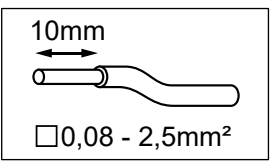

V2 - 20/08/2018