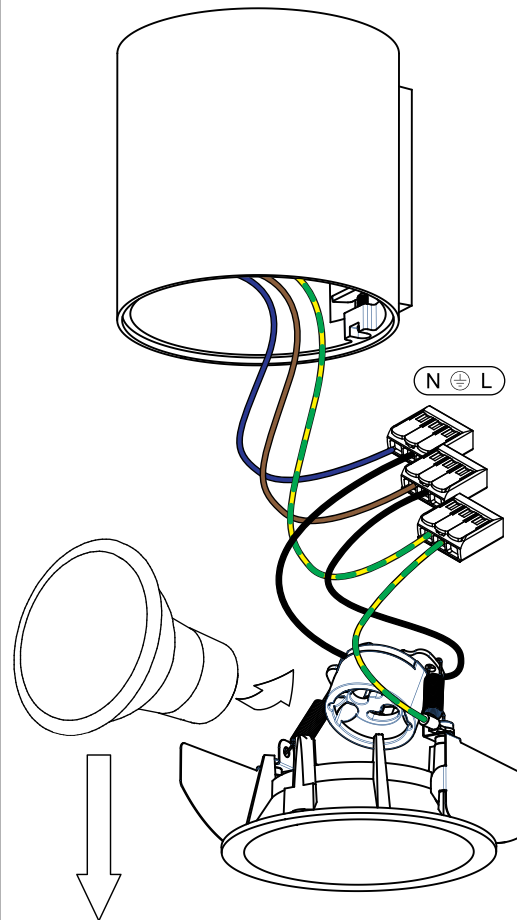

SmartLotis82 GU10 GE for tube/box

124502XX

USE ONLY WITH :
PHILIPS GU10 MASTERLED

 The light source contained in this luminaire shall only be replaced by the manufacturer or his service agent or a similar qualified person

ONLY TO BE USED WITH ALL SMART 82
TUBES & SURFACE BOXES !
NOT SMART SURF TUBED 82 SMALL LED GE

V2 - 20/08/2018