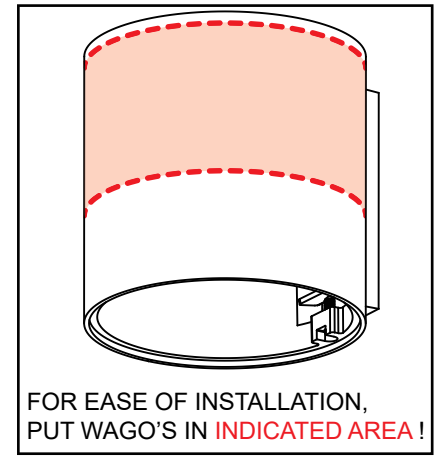

SmartLotis82 GU10 GE for tube/box

124502XX

USE ONLY WITH :
PHILIPS GU10 MASTERLED

 The light source contained in this luminaire shall only be replaced by the manufacturer or his service agent or a similar qualified person

ONLY TO BE USED WITH ALL SMART 82
TUBES & SURFACE BOXES !
NOT SMART SURF TUBED 82 SMALL LED GE

V2 - 20/08/2018