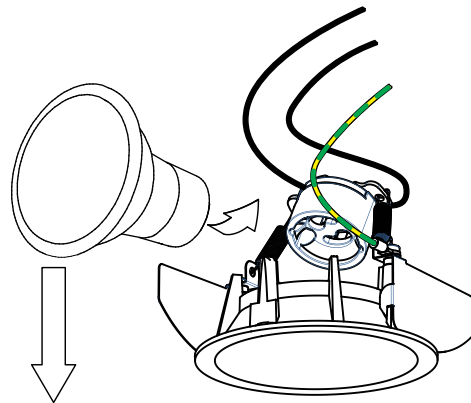

SmartLotis82 GU10 GE for tube/box

124502XX

USE ONLY WITH :
PHILIPS GU10 MASTERLED

 The light source contained in this luminaire shall only be replaced by the manufacturer or his service agent or a similar qualified person

ONLY TO BE USED WITH ALL SMART 82
TUBES & SURFACE BOXES !
NOT SMART SURF TUBED 82 SMALL LED GE

V2 - 20/08/2018