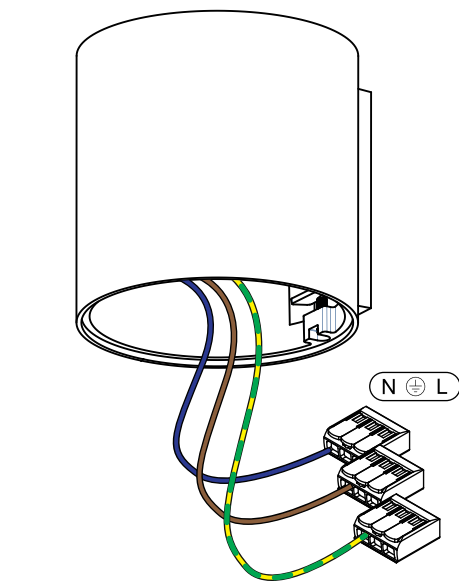

SmartLotis82 GU10 GE for tube/box

124502XX

USE ONLY WITH :
PHILIPS GU10 MASTERLED

 The light source contained in this luminaire shall only be replaced by the manufacturer or his service agent or a similar qualified person

ONLY TO BE USED WITH ALL SMART 82
TUBES & SURFACE BOXES !
NOT SMART SURF TUBED 82 SMALL LED GE

V2 - 20/08/2018