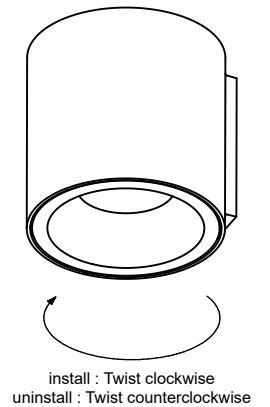

SmartLotis82 GU10 GE for tube/box

124502XX

USE ONLY WITH :
PHILIPS GU10 MASTERLED

 The light source contained in this luminaire shall only be replaced by the manufacturer or his service agent or a similar qualified person