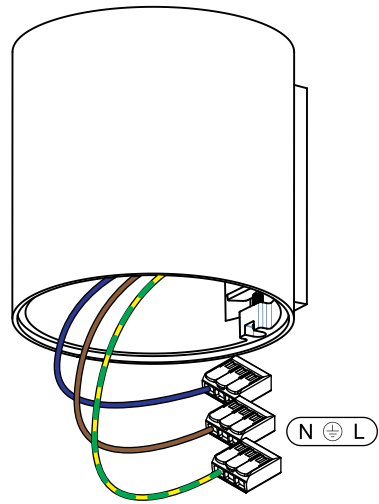

SmartLotis82 GU10 GE for tube/box

124502XX

USE ONLY WITH :
PHILIPS GU10 MASTERLED

 The light source contained in this luminaire shall only be replaced by the manufacturer or his service agent or a similar qualified person

ONLY TO BE USED WITH ALL SMART 82
TUBES & SURFACE BOXES !
NOT SMART SURF TUBED 82 SMALL LED GE

V2 - 20/08/2018