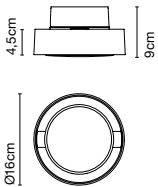

Plaff-on!

Joan Gaspar

marset

Plaff-on! IP65

Plaff-on! IP65
LED COB 8W 230V 2700K
CRI90
Light source - 544lm
(included)

Structure made of lacquered aluminium which supports an opal blown glass shade.

● Black

dimmable

IP65

- [Download](#) Assembly instructions
- [Download](#) Energy label
- [Download](#) 2D
- [Download](#) 3D
- [Download](#) Photometric data

Range

info@marset.com
www.marset.com

The new Plaff-on! outdoor offers the same features as the indoor version but in a smaller size, and with an IP65 rating, making it perfect for bathrooms as well. This new version can be fitted with a signage accessory atop the shade if necessary.