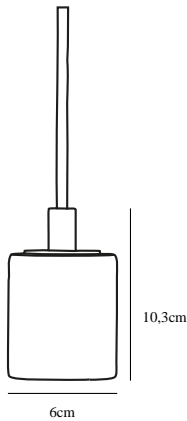

# SIV | PENDANT | BROWN

45883018

nordlux®

Voltage (V): 220-240 Volt  
IP degree: IP20  
Maximum bulb wattage (W): 60W  
Class (Class 1, Class 2, Class 3):  
Class 1 (Earth contact)  
Bulb base: E27  
Parallel connection: False

Color: Brown  
Height (cm): 10.2  
EAN: 5704924011542  
TUN: 2276928

Item Number: 45883018  
Pcs Per Master Carton: 3  
Sales Box Height (cm): 14  
Sales Box Width (cm): 14  
Sales Box Depth (cm): 11  
Sales Box Volume m<sup>3</sup>: 0.0022  
Product net weight (kg): 0.79

Primary material: Marble  
Color of the cable: Black  
Length of the cable (cm): 300  
Surface material of the cable:  
Textile  
Is the cable replaceable: False

- Natural style • Genuine marble in nature's playful colours
- Create your own design expression with a decorative bulb • Marble structure means that not two are alike