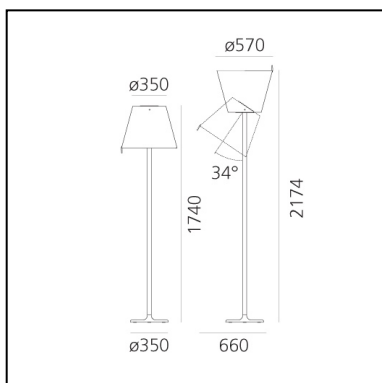

Melampo Mega - Grey

Adrien Gardère

IP20     Dimmerable: 

LUMINAIRE

- Watt: **42W**
- Voltage: **220V-240V**
- Delivered lumen output: **3043lm**
- Efficiency: **62%**
- Efficacy: **72.45lm/W**
- CRI: **80**

Notes

With dimmer. Adjustable diffuser into three different positions.

DESCRIPTION

Simple and elegant with its traditional look with the added surprise of a movable diffuser. The latter can be tilted to adjust the light for reading or turned upside down for indirect ambient lighting.

FEATURES

- Product Code: **0577010A**
- Colour: **Grey**
- Installation: **Floor**
- Material: **Base in painted zamac, painted aluminum stem, diffuser in silk satin fabric on a technopolymer frame**
- Series: **Design Collection**
- Environment: **Indoor**
- Area contract: **Hospitality, Residential**
- Emission: **Direct, Diffused Adjustable, indirect**
- design by: **Adrien Gardère**

DIMENSIONS

- Height: **1740 mm**
- Diameter: **570 mm**
- Base Diameter: **350 mm**
- Max Extension Height: **2170 mm**
- Inclination: **340 mm**
- Impact Resistance: **N/D**
- Glow Wire Test: **650°**