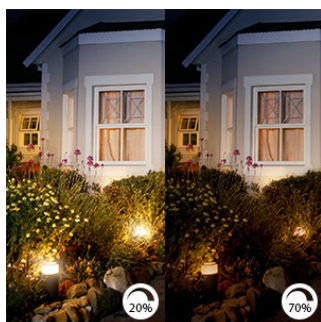

Installation free dimming

Experience guaranteed smooth dimming with Philips Hue. Not too bright. Not too dark. Just right. To dim the lights, you don't need any wiring, an electrician or installation.