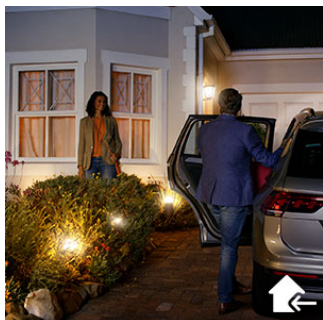

Kenmerken

Welcome you home

Experience the comfort of your lights turning on automatically when you arrive and turning off when you leave. Unpack your car, enter your house, all with the comfort of the right light. Just set the Hue app to Home or Away mode to switch on all your lights, or let geolocation do it for you, all without touching a button. It's as easy as that.

Smart control, home and away

Light up your outdoors and see what's going on outside. By connecting your outdoor lights with the Hue Bridge you can control them in any way you like. With our indoor remote control options such as the Philips Hue app or using your voice (Amazon Alexa, Apple HomeKit or Google Assistant) you can control your outdoor lights. You can set light schedules to mimic your presence. Control your outdoor lighting from the comfort of your home or from any other location.