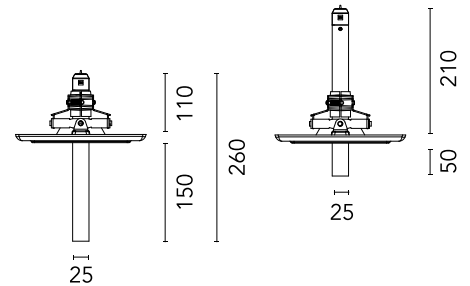

## Junco 250 mm

Luminaire that offers many possibilities. Can be individually focused and their recessed height is adjustable.

Are you a professional and your project needs consulting and support?

[BOOK AN APPOINTMENT](#)

### Main specifications

Mounting	Ceiling recessed
Environments	Indoor dry location
LED type	Power LED
Lamp category	LED
Ilcos	No
Power (W)	2.2
Source flux (lm)	182
System flux (lm)	130

### Physical

Colour	Chrome
Trim	No
Orientation	Adjustable
Rotation (°)	360
Longitudinal tilting (°)	20
Recessed depth (mm)	210
Length (mm)	250
Net weight (kg)	0.13
IP internal	20
IP external	20