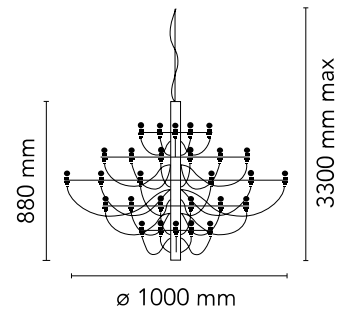

FLOS

A1502057 Chrome

2097/50 (clear bulbs)

Designed by Gino Sarfatti, 1958

LED retrofit - 50 x 15W

Suspension lamp providing diffused light. Steel central structure with brass arms, both available either chromium-plated, black or golded. Steel ceiling fitting and rose.

Are you a professional and your project needs consulting and support?

[BOOK AN APPOINTMENT](#)

Main specifications

EAN	8059607000496
Mounting	Suspension
Environments	Indoor dry location
Light Source Type	Bulb
Lamp category	LED retrofit
Lamp holders	E14
Ilcos	IBS/F
Number of heads	50
Power (W)	15

Physical

Colour	Chrome
Length (mm)	1000
Cord length (mm)	2800
Canopy dimension (mm)	36
Canopy width (mm)	146
Net weight (kg)	10.03
Package height (mm)	0
Package width (mm)	0
Package length (mm)	0
Package volume (m3)	0.04
IP internal	20