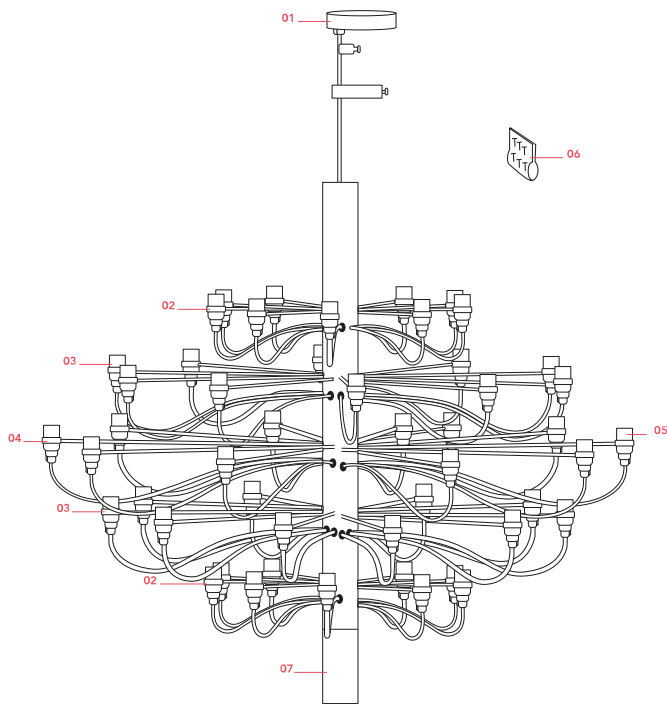

Physical

Colour	Chrome
Length (mm)	1000
Cord length (mm)	2800
Canopy dimension (mm)	36
Canopy width (mm)	146
Net weight (kg)	10.03
Package height (mm)	0
Package width (mm)	0
Package length (mm)	0
Package volume (m3)	0.04
IP internal	20

RF28889

LED Frosted Mini Lamp E14 2,7W
2700K Dimmable (Set 20pcs)

INCLUDED

RF28890

LED Clear Mini Lamp E14 2W
2200K Dimmable (Set 20pcs)

NOT INCLUDED

RF28987

LED Frosted Mini Lamp E14 2,7W
2700K Dimmable (set 32pcs)

INCLUDED

RF28988

LED Clear Mini Lamp E14 2W
2200K Dimmable (Set 32pcs)

Spare Parts

- | | | |
|-----|---------------------------|-----------|
| 01. | Ceiling rose | RL7060700 |
| 02. | Chrome short arm (200mm) | RL7060457 |
| 03. | Chrome medium arm (375mm) | RL7060557 |
| 04. | Chrome long arm (475mm) | RL7060657 |
| 05. | 2097 E14 lamp holder | RL7050100 |
| 06. | Chrome screw kit | RL7050757 |
| 07. | Chrome lower cap | RL7060157 |

Chrome long arm (475mm)

RL7050100

2097 E14 lamp holder

RL7050757

Chrome screw kit

RL7060157

Chrome lower cap