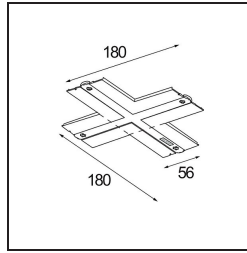

Date _____
Customer _____
Project _____
Type _____

Track recessed coverplate 90° dali black

Specifications

Material	14210402
Lamp Included	No
Number of Light Sources	0
IP Rating	20
Glow wire rating (°C)	960
Dimming Protocol	DALI
Indoor/Outdoor	Indoor
Adjustability	Not Applicable
Primary Colour & Primary Finish	Black,
Gross weight (g)	34.0