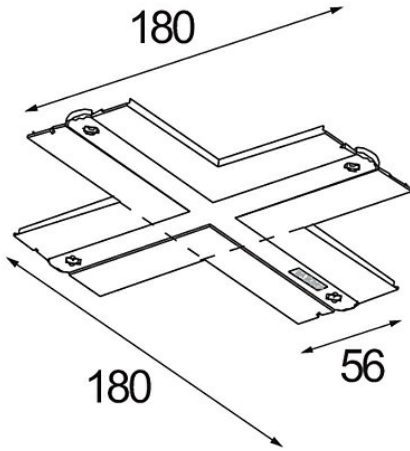

Date _____
Customer _____
Project _____
Type _____

Track recessed coverplate 90° dali black

Specifications

Material	14210402
Lamp Included	No
Number of Light Sources	0
IP Rating	20
Glow wire rating (°C)	960
Dimming Protocol	DALI
Indoor/Outdoor	Indoor
Adjustability	Not Applicable
Primary Colour & Primary Finish	Black,
Gross weight (g)	34.0