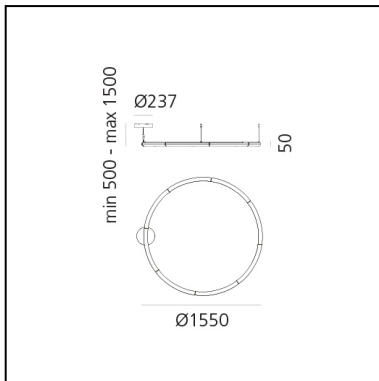

Alphabet of light circular 155 suspension - App Compatible

BIG - Bjarke Ingels Group

IP20    Dimmerable: 

LUMINAIRE

- Watt: **91W**
- Voltage: **220-240V**
- Delivered lumen output: **10739lm**
- CCT: **3000K**
- Efficiency: **77%**
- Efficacy: **118.02lm/W**
- CRI: **80**
- Dimmable Typology: **Push & APP**

DIMENSIONS

- Height: **50 mm**
- Diameter: **1550 mm**
- Max Height from ceiling: **1500 mm**
- Glow Wire Test: **650°**

SOURCES INCLUDED

- Category: **Led**
- Number: **1**
- Color temperature (K): **3000K**
- CRI: **80**
- Color Tolerance: **MacAdam 3SDCM**
- Service Life: **L80 (10K) 55000h**

NO
IMAGE
AVAILABLE

4.5 m extension feeding cable + 4 suspension wires
L=6m for AoL circular Ø155 1209100A