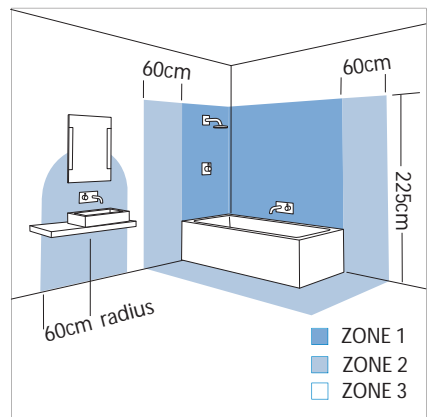

0507 Anton

1 x 40w E14		not included
----------------	--	-----------------

Zones	2	3
-------	----------	----------

Astro Lighting Ltd.
G2 River Way,
Harlow,
Essex,
CM20 2DP
Great Britain

tel: +44 (0) 1279 427001
fax: +44 (0) 1279 427002
email: sales@astrolighting.co.uk
www.astrolighting.co.uk