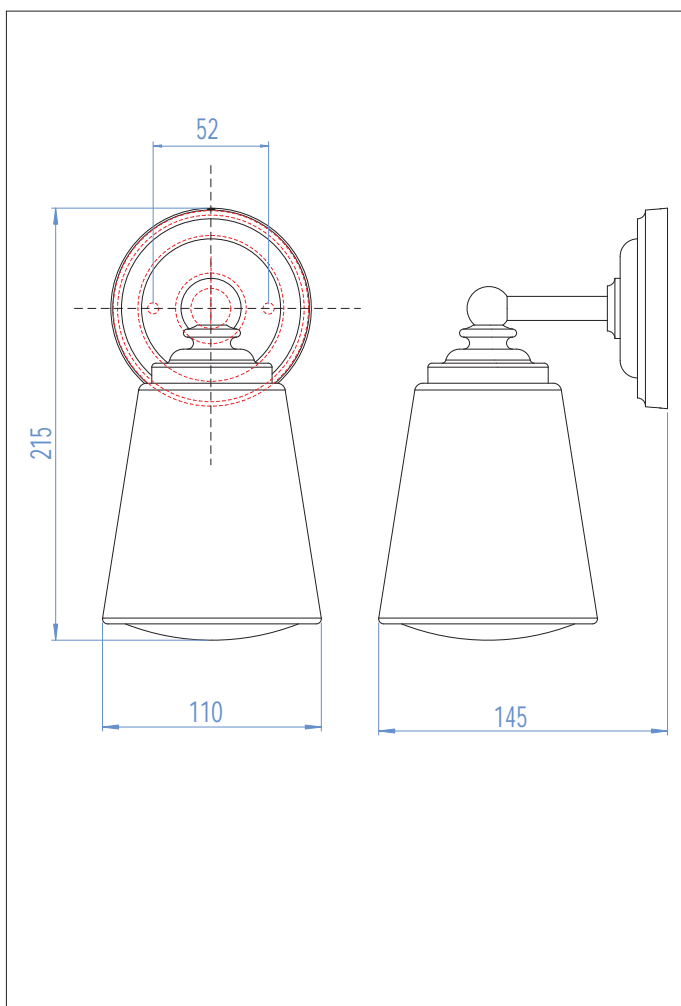

0507 Anton

1 x 40w E14		not included
----------------	--	-----------------

Zones	2	3
-------	----------	----------

Astro Lighting Ltd.
G2 River Way,
Harlow,
Essex,
CM20 2DP
Great Britain

tel: +44 (0) 1279 427001
fax: +44 (0) 1279 427002
email: sales@astrolighting.co.uk
www.astrolighting.co.uk