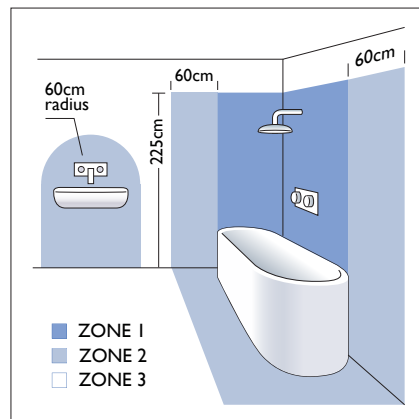

1 x 60w E14		excl.
----------------	--	-------

Zone	3
------	----------

x 8

Astro Lighting Ltd.
G2 River Way, Harlow
CM20 2DP, Great Britain

T: +44 (0) 1279 427001
F: +44 (0) 1279 427002
sales@astrolighting.co.uk
www.astrolighting.co.uk