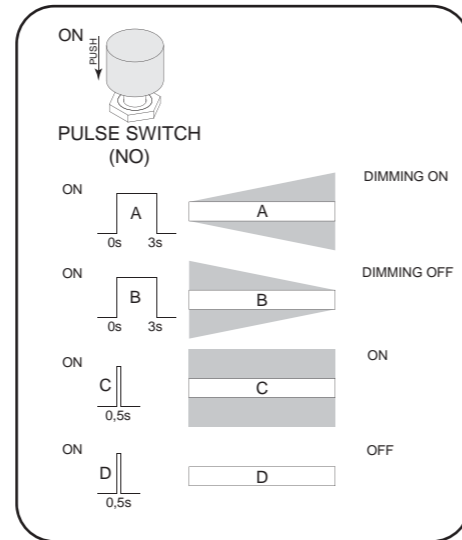

6

DIMMING BY SWITCH DIM

8-9 mm

DIP SWITCH position	1	2	3	4	5	6
25 W 350 mA	-	-	-	-	-	-
35 W 500 mA	-	-	-	-	-	ON
50 W 700 mA	-	-	-	-	ON	ON
50 W 900 mA	-	-	-	ON	ON	ON
50 W 1050 mA	-	-	ON	ON	ON	ON
50 W 48 V	ON	-	ON	ON	ON	ON