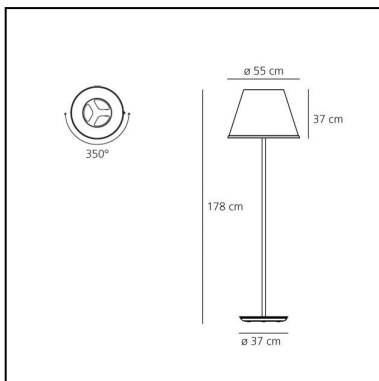

LUMINAIRE

- Watt: **52W**
- Voltage: **220V-240V**
- Delivered lumen output: **5022lm**
- Efficiency: **83%**
- Efficacy: **96.57lm/W**
- CRI: **80**

DESCRIPTION

The diffuser, which characterises this lamp family with its materials and texture, can be tilted by 30° and rotated on its own axis to direct the light for reading in Choose Floor, while it remains fixed in the Mega version.

FEATURES

- Product Code: **1135020A**
- Colour: **Parchment/Gray anthracite**
- Installation: **Floor**
- Material: **Polycarbonate, parchment paper, steel, zamak**
- Series: **Design Collection**
- Environment: **Indoor**
- Area contract: **Hospitality**
- Emission: **Diffused And Direct**
- design by: **Matteo Thun & Partners**

DIMENSIONS

- Height: **1780 mm**
- Diameter: **550 mm**
- Base Diameter: **370 mm**
- Glow Wire Test: **750°**

SOURCES NOT INCLUDED

- Category: **LED RETROFIT**
- Number: **3**
- Watt: **15W**
- Socket: **E27**
- Category: **LED RETROFIT**
- Number: **1**
- Watt: **8W**
- Socket: **E27**