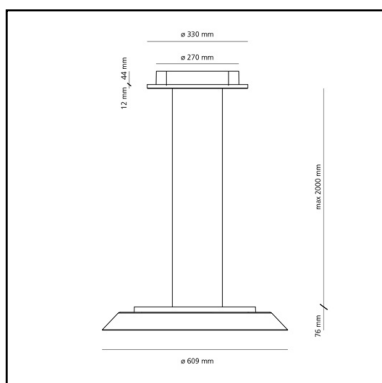

Febe Suspension 3000K - White

Ernesto Gismondi

IP20    Dimmerable: 

LUMINAIRE

- Watt: **30W**
- Voltage: **220-240V**
- Delivered lumen output: **2260lm**
- CCT: **3000K**
- Efficiency: **85%**
- Efficacy: **75.33lm/W**
- CRI: **90**
- Dimmable Typology: **Push**

FEATURES

- Product Code: **0242000A**
- Colour: **White**
- Installation: **Suspension**
- Material: **Methacrylare, polycarbonate**
- Series: **Design Collection**
- Environment: **Indoor**
- design by: **Ernesto Gismondi**

DIMENSIONS

- Width: **76 mm**
- Diameter: **610 mm**
- Base Width: **44 mm**
- Base Diameter: **270 mm**
- Max Height from ceiling: **2000 mm**
- Glow Wire Test: **750°**

SOURCES INCLUDED

- Category: **Led**
- Number: **4**
- Watt: **6.20W**
- Delivered lumen output: **653lm**
- Color temperature (K): **3000K**
- CRI: **90**
- Color Tolerance: **MacAdam 3SDCM**
- Efficacy: **105lm/W**
- Service Life: **50000-L70**