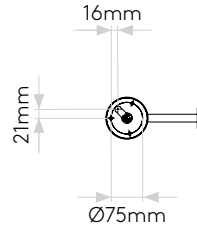

Please note that some dimensions may vary slightly due to manufacturing tolerances, this includes cable entry and fixing holes

Veillez noter que certaines dimensions peuvent varier légèrement en raison des tolérances de fabrication, y compris l'entrée de câble et les trous de fixation.

Bitte beachten Sie, dass die Maße Fertigungstoleranzen unterliegen und daher in geringem Umfang von der angegebenen Größe abweichen können. Dies gilt auch für Kabeleingänge und Befestigungslöcher.

Si prega notare che possono esserci piccole variazioni in alcune dimensioni dovute alle tolleranze di produzione, queste includono l'ingresso del cavo e i fori di fissaggio.