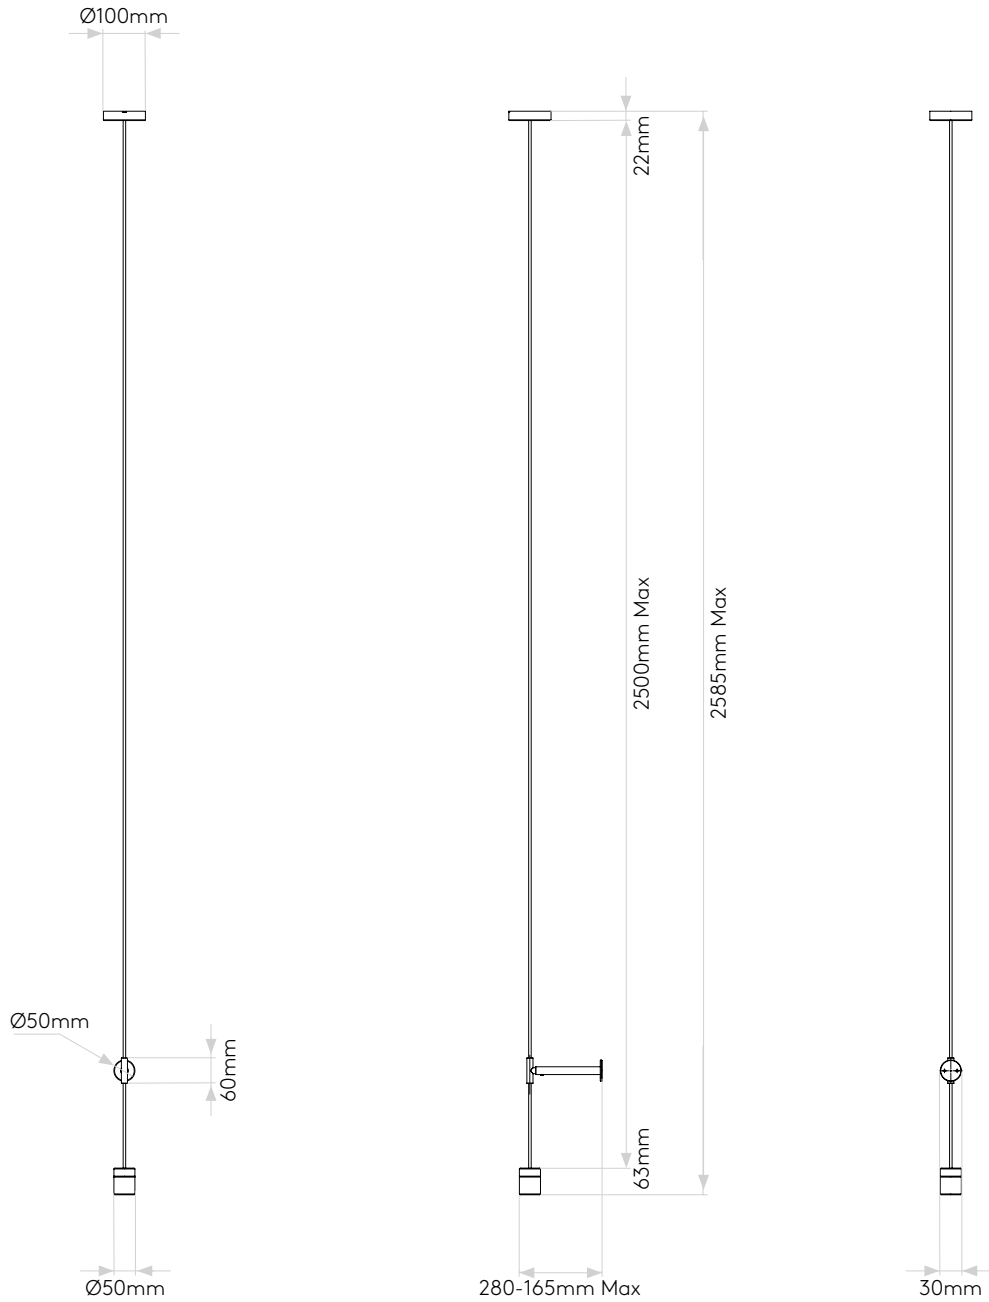

## LAMP

LIGHT SOURCE:	E27/ES
WATTAGE:	60W
LAMP INCLUDED:	No
MAXIMUM LAMP LENGTH (mm):	-
LUMINOUS FLUX (lm):	-
COLOUR TEMP (K):	Lamp Dependent
CRI (Ra):	Lamp Dependent
MACADAM ELLIPSE:	Lamp Dependent
TILT ADJUSTABLE ANGLE (°):	-
ROTATION ADJUSTABLE ANGLE (°):	-
LIFETIME (hrs):	Lamp Dependent
BEAM ANGLE (°):	-

Please note that some dimensions may vary slightly due to manufacturing tolerances, this includes cable entry and fixing holes

Veillez noter que certaines dimensions peuvent varier légèrement en raison des tolérances de fabrication, y compris l'entrée de câble et les trous de fixation.