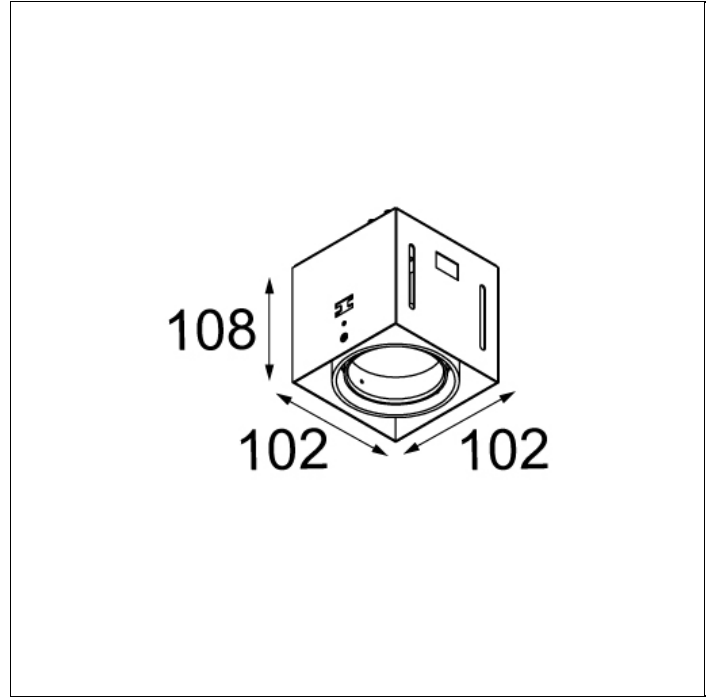

MINI MULTIPLE TRIMLESS FOR SMART RINGS

MINI MULTIPLE TRIMLESS FOR SMART RINGS 1X LED GE

After twenty years still one of the architect's favorites. Mini multiple trimless, with its minimalistic features becomes part of the interior. Its dark or white casing vanishes when switching on the light. The versatile Multiple leaves nothing to the imagination with the technology on full display, allowing this luminaire to fit well into both a minimalist and an industrial-chic environment. The gimballed system allows you to direct the light source at any angle of your choice. Connect Mini multiple trimless with Smart by adding the Smart frontrings to your recessed spot.

Art. Nr. 12535002

SPECIFICATIONS

Lamp	1x LED Array 9.2W
Gear / Transfo	LED gear not incl.
Cut-out size	l 134.5 w 107 h 120
Weight	0.72kg
Min. Distance	0.1 m
Power supply	500mA
IP	IP20
Glow Wire Test	960°
Source lifetime	50000 hrs
CRI	90
Adjustability	v -35°/+35°