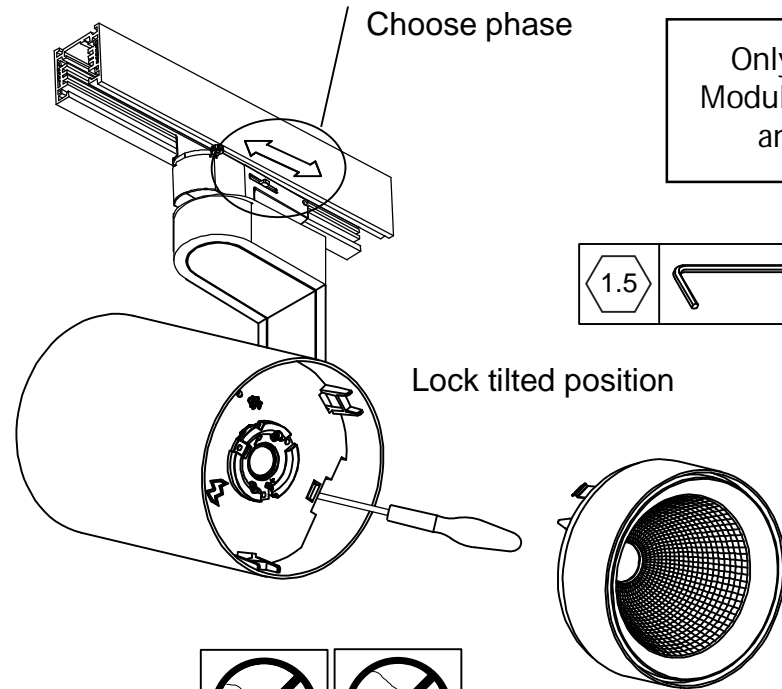

# Kanon track 138 LED Dali GI

131620XX\_131621XX\_131622XX\_131623XX\_131624XX\_131625XX\_131626XX\_131627XX\_131628XX\_131629XX\_131630XX\_131631XX

 The light source contained in this luminaire shall only be replaced by the manufacturer or his service agent or a similar qualified person.

Only to be used with Modular Dali track system and accessories !!

Lock tilted position

CAN BE USED WITH  
10216803 Spreadlens Ø 107  
10216800 Transparant glass Ø 107