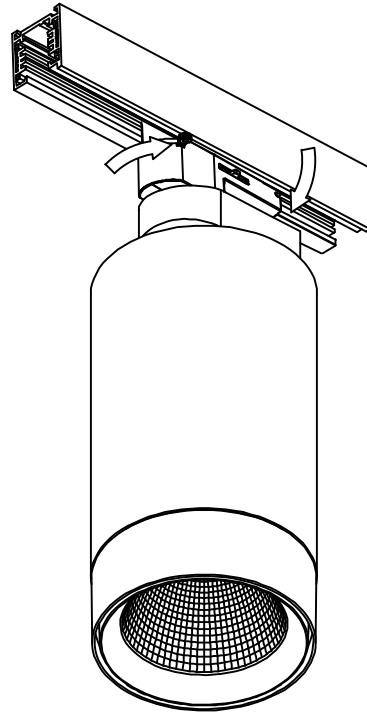

# Kanon track 138 LED Dali GI

131620XX\_131621XX\_131622XX\_131623XX\_131624XX\_131625XX\_131626XX\_131627XX\_131628XX\_131629XX\_131630XX\_131631XX

 The light source contained in this luminaire shall only be replaced by the manufacturer or his service agent or a similar qualified person.

Only to be used with Modular Dali track system and accessories !!

Lock tilted position

CAN BE USED WITH  
10216803 Spreadlens Ø 107  
10216800 Transparant glass Ø 107