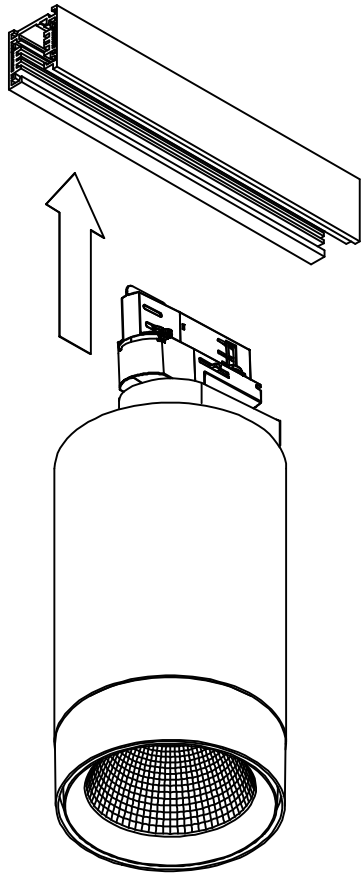

# Kanon track 138 LED Dali GI

131620XX\_131621XX\_131622XX\_131623XX\_131624XX\_131625XX\_131626XX\_131627XX\_131628XX\_131629XX\_131630XX\_131631XX

 The light source contained in this luminaire shall only be replaced by the manufacturer or his service agent or a similar qualified person.

Only to be used with Modular Dali track system and accessories !!

Lock tilted position

CAN BE USED WITH  
10216803 Spreadlens Ø 107  
10216800 Transparant glass Ø 107