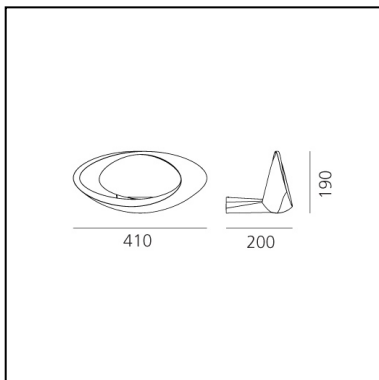

## LUMINAIRE

- Watt: **28W**
- Voltage: **220-240V**
- Delivered lumen output: **1996lm**
- CCT: **2700K**
- Efficiency: **73%**
- Efficacy: **71.29lm/W**
- CRI: **95**
- Dimmable Typology: **Push**

## FEATURES

- Product Code: **1181W10A**
- Colour: **White**
- Installation: **Wall**
- Material: **Aluminium**
- Series: **Design Collection**
- Environment: **Indoor**
- Area contract: **Residential**
- Emission: **Indirect Diffused**
- design by: **Eric Solè**

## DIMENSIONS

- Length: **200 mm**
- Width: **410 mm**
- Height: **190 mm**
- Glow Wire Test: **750°**

## SOURCES INCLUDED

- Category: **Led**
- Number: **1**
- Watt: **28W**
- Delivered lumen output: **2990lm**
- Color temperature (K): **2700K**
- CRI: **90**
- Color Tolerance: **MacAdam 2SDCM**