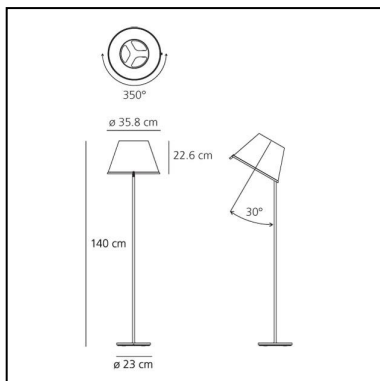

Choose Floor - Parchment/Gray anthracite

Matteo Thun & Partners

IP20   EAC  

LUMINAIRE

- Watt: **26W**
- Voltage: **220V-240V**
- Delivered lumen output: **2583lm**
- Efficiency: **85%**
- Efficacy: **99.33lm/W**
- CRI: **80**

DESCRIPTION

The diffuser, which characterises this lamp family with its materials and texture, can be tilted by 30° and rotated on its own axis to direct the light for reading.

FEATURES

- Product Code: **1136020A**
- Colour: **Parchment/Gray anthracite**
- Installation: **Floor**
- Material: **Polycarbonate, parchment paper, steel, zamak**
- Series: **Design Collection**
- Environment: **Indoor**
- Area contract: **Hospitality**
- Emission: **Direct Spot**
- design by: **Matteo Thun & Partners**

DIMENSIONS

- Height: **1400 mm**
- Diameter: **358 mm**
- Base Diameter: **230 mm**
- Glow Wire Test: **750°**

SOURCES NOT INCLUDED

- Category: **LED RETROFIT**
- Number: **2**
- Watt: **8W**
- Socket: **E27**