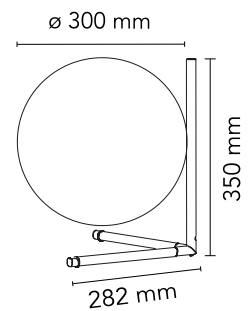

### Main specifications

EAN	8059607002933
Mounting	Table
Environments	Indoor dry location
Light Source Type	Bulb
Lamp category	Halogen
Lamp holders	E27
Ilcos	HSGS
Number of heads	1
Power (W)	205

### Physical

Colour	Brass
Length (mm)	300
Net weight (kg)	2.4
Package height (mm)	0
Package width (mm)	0
Package length (mm)	0
Package volume (m3)	0.07
IP internal	20