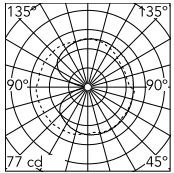

### Physical

Colour	Brass
Length (mm)	300
Net weight (kg)	2.4
Package height (mm)	0
Package width (mm)	0
Package length (mm)	0
Package volume (m3)	0.07
IP internal	20

### Technical Drawings

[2D](#)  ZIP

[3D](#)  ZIP

[Bim](#)  ZIP

## Schematic light drawing