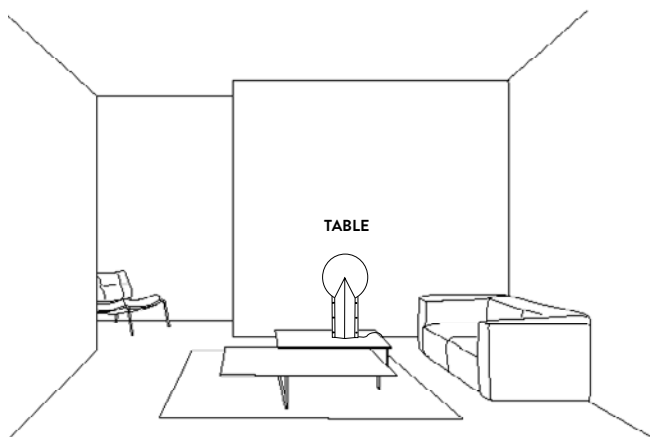

PRODUCT	DIMENSION	COLOUR	CODE
TABLE Bulbs E26: 1 X 12W LED Filament Made of: Opalflex® With: Aluminium profiles with a brushed brass finish - Silk screen printing Marble Texture Weight: net 2,2 - gross 3,3 lb Package: 11,4 x 11,8 x h 23,6 in		☒ BLACK ☐ WHITE ☐ PINK	MOOTM00BLK00000000US MOOTM00WHT00000000US MOOTM00PNK00000000US

MOON ENTIRE COLLECTION

FINISHES