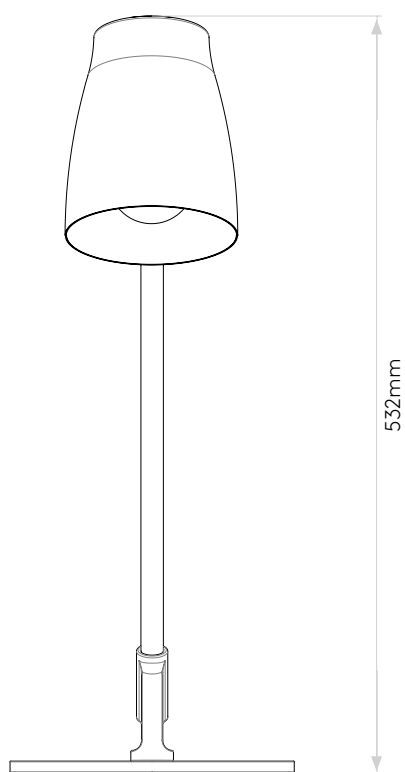

Please note that some dimensions may vary slightly due to manufacturing tolerances, this includes cable entry and fixing holes

Veuillez noter que certaines dimensions peuvent varier légèrement en raison des tolérances de fabrication, y compris l'entrée de câble et les trous de fixation.

Bitte beachten Sie, dass die Maße Fertigungstoleranzen unterliegen und daher in geringem Umfang von der angegebenen Größe abweichen können. Dies gilt auch für Kabeleingänge und Befestigungslöcher.

Si prega notare che possono esserci piccole variazioni in alcune dimensioni dovute alle tolleranze di produzione, queste includono l'ingresso del cavo e i fori di fissaggio.