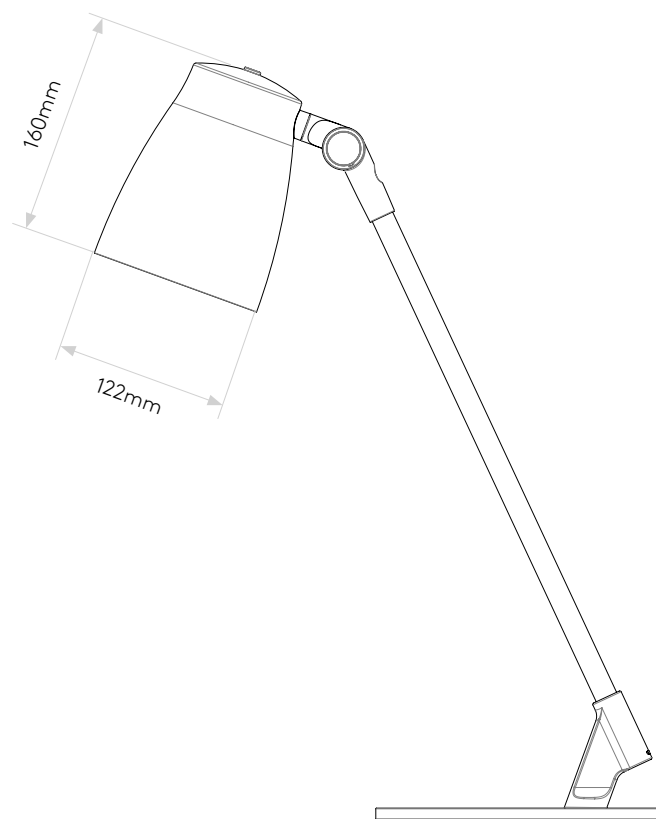

Please note that some dimensions may vary slightly due to manufacturing tolerances, this includes cable entry and fixing holes

Veuillez noter que certaines dimensions peuvent varier légèrement en raison des tolérances de fabrication, y compris l'entrée de câble et les trous de fixation.

Bitte beachten Sie, dass die Maße Fertigungstoleranzen unterliegen und daher in geringem Umfang von der angegebenen Größe abweichen können. Dies gilt auch für Kabeleingänge und Befestigungslöcher.

Si prega notare che possono esserci piccole variazioni in alcune dimensioni dovute alle tolleranze di produzione, queste includono l'ingresso del cavo e i fori di fissaggio.