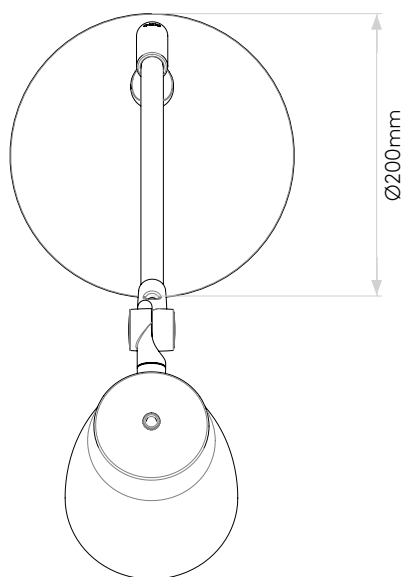

Please note that some dimensions may vary slightly due to manufacturing tolerances, this includes cable entry and fixing holes

Veuillez noter que certaines dimensions peuvent varier légèrement en raison des tolérances de fabrication, y compris l'entrée de câble et les trous de fixation.

Bitte beachten Sie, dass die Maße Fertigungstoleranzen unterliegen und daher in geringem Umfang von der angegebenen Größe abweichen können. Dies gilt auch für Kabeleingänge und Befestigungslöcher.

Si prega notare che possono esserci piccole variazioni in alcune dimensioni dovute alle tolleranze di produzione, queste includono l'ingresso del cavo e i fori di fissaggio.