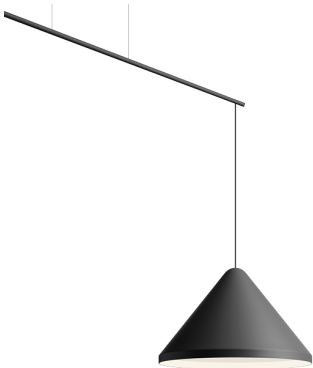

5672

Design By Arik Levy

Model Sheet

Optional: Extra cable length
Min. quantity, upcharge and extra lead time apply [EN]

Finish	<ul style="list-style-type: none"> 24 Beige M1 NCS S 2005-Y50R 10 White NCS S 0300-N 11 Black NCS S 8500-N 42 Blue M1 NCS S 5010-B10G
---------------	---

LED temperature color 2700 K / 3000 K / 3500 K / 4000 K

Dimming CASAMBI / DALI / 1-10V PUSH

Installation type Surface Canopy

Materials Ceiling rose: Steel

Light source 1 x LED 9W 350mA

LED CRI>90 1041 lm 116
2700 K / 3000 K / 3500 K / 4000 K