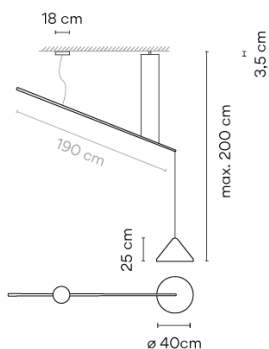

5672

Design By Arik Levy

Model Sheet

Optional: Extra cable length
Min. quantity, upcharge and extra lead time apply [EN]

Finish	<ul style="list-style-type: none"> 24 Beige M1 NCS S 2005-Y50R 10 White NCS S 0300-N 11 Black NCS S 8500-N 42 Blue M1 NCS S 5010-B10G
---------------	---

LED temperature color 2700 K / 3000 K / 3500 K / 4000 K

Dimming CASAMBI / DALI / 1-10V PUSH

Installation type Surface Canopy

Materials Ceiling rose: Steel

Light source 1 x LED 9W 350mA

LED CRI>90 1041 lm 116
2700 K / 3000 K / 3500 K / 4000 K

Driver Constant Current 350 110~240 V V 50-60 Hz HZ

Application Hanging lamps

Packaging 2 Box
0.537 m x 0.537 m x 0.36 m
Gross weight 7,5
Net weight 3
Vol. 0.1361

Lighting effect

General Lighting

Lamp for general lighting that equally distributes the light in all directions.