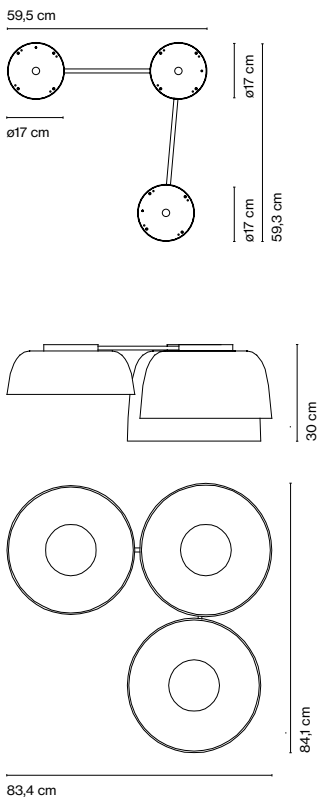

**Accessory
C3 Djembé 42**