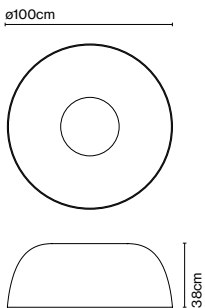

Djembé C 100.38

Djembé C 100.38
LED SMD 35W 1050mA
2700K CRI 90
Light source 4290lm included

* 3000K available upon request

Shade made of bi-injected rotary moulded polyethylene: stone texture on the outer part and smooth satin white on the inner part of the fixture. Diffuser in lacquered grey aluminium.

- White (RAL 1013)
- Grey (RAL 7022)
- Red (RAL 3011)
- Blue sky

dimmable

- [Download](#) Assembly instructions
- [Download](#) Energy label
- [Download](#) 2D
- [Download](#) 3D
- [Download](#) Photometric data