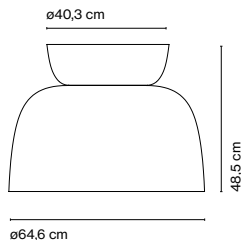

Djembé 2 C 65.48

Djembé 2 C 65

LED SMD 28,5W
700mA 2700K CRI90
2 C 65.23 Luminaire 1843lm
2 C 65.35 Luminaire 1845lm

Light Source 3023lm*
(included)
*in all versions